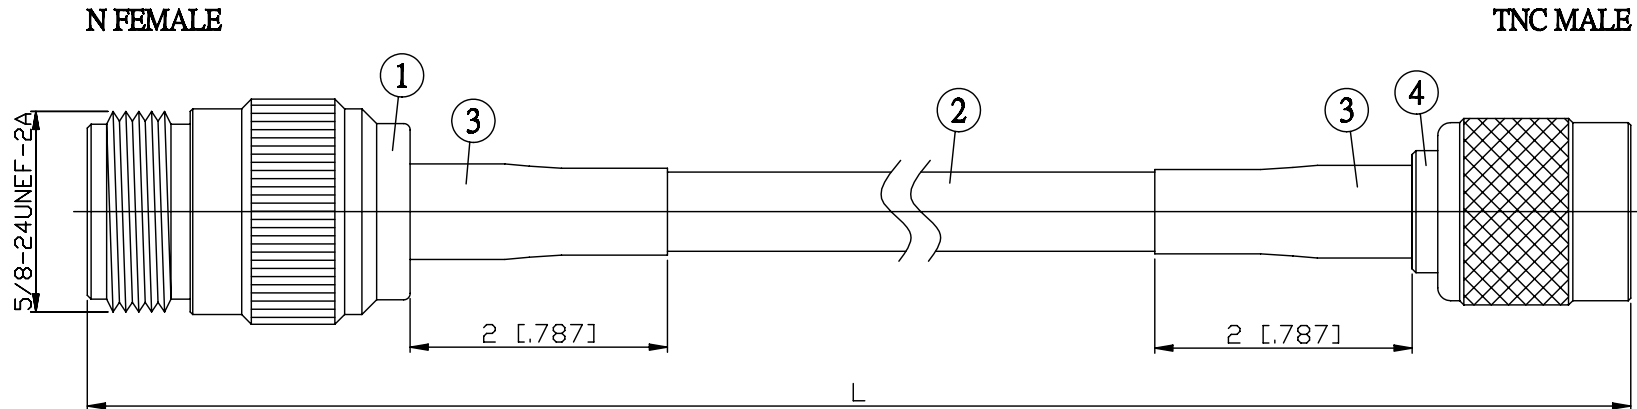

NO.	COMPONENTS	IMPEDANCE
1	N FEMALE	75 OHM
2	RG59	75 OHM
3	HEAT SHRINKING TUBE	
4	TNC MALE	75 OHM

JYE BAO P/N	L CM (INCH)
N80T30-59-15	15 (5.906)
N80T30-59-30	30 (11.811)
N80T30-59-50	50 (19.685)
N80T30-59-100	100 (39.370)
N80T30-59-150	150 (59.055)
N80T30-59-200	200 (78.740)
N80T30-59-XXX	CUSTOM LENGTH IN CM

LENGTH TOLERANCE IS $\pm 1.5\%$ OR $\pm 10\text{MM}$, WHICHEVER IS GREATER.	JYE BAO CO., LTD. TAIPEI TAIWAN
	DESCRIPTION CABLE ASSEMBLY N JACK TO TNC PLUG
	JYE BAO DRAWING NO. N80T30-59-XXX