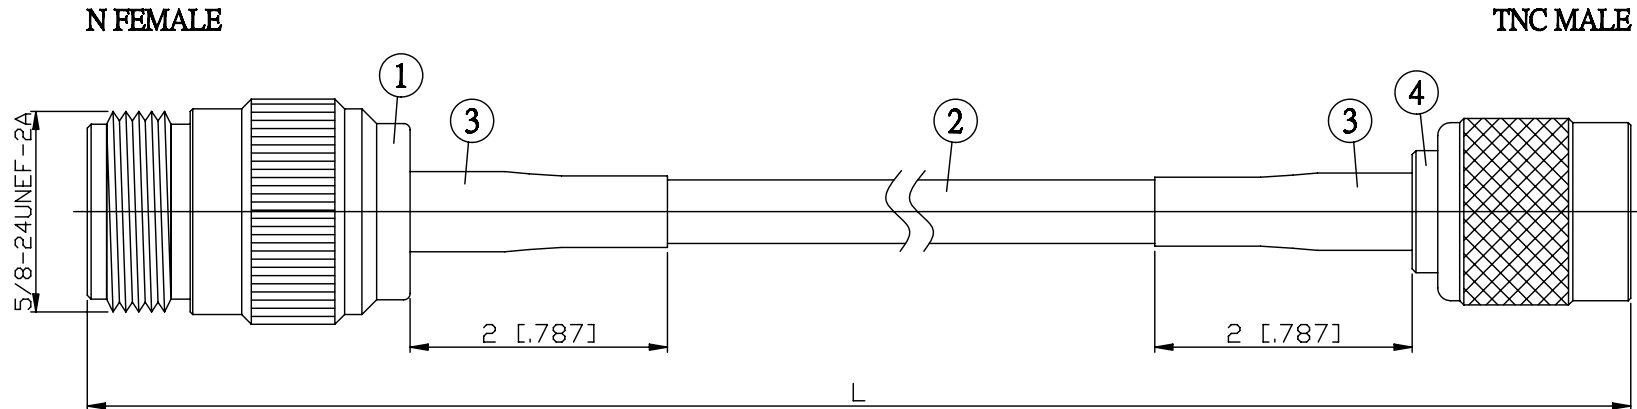

NO.	COMPONENTS	IMPEDANCE
1	N FEMALE	50 OHM
2	RG58	50 OHM
3	HEAT SHRINKING TUBE	
4	TNC MALE	50 OHM

JYE BAO P/N	L CM (INCH)
N80T30-58-15	15 (5.906)
N80T30-58-30	30 (11.811)
N80T30-58-50	50 (19.685)
N80T30-58-100	100 (39.370)
N80T30-58-150	150 (59.055)
N80T30-58-200	200 (78.740)
N80T30-58-XXX	CUSTOM LENGTH IN CM

LENGTH TOLERANCE IS ±1.5% OR ±10MM, WHICHEVER IS GREATER.	JYE BAO CO., LTD. TAIPEI TAIWAN
	DESCRIPTION CABLE ASSEMBLY N JACK TO TNC PLUG
	JYE BAO DRAWING NO. N80T30-58-XXX