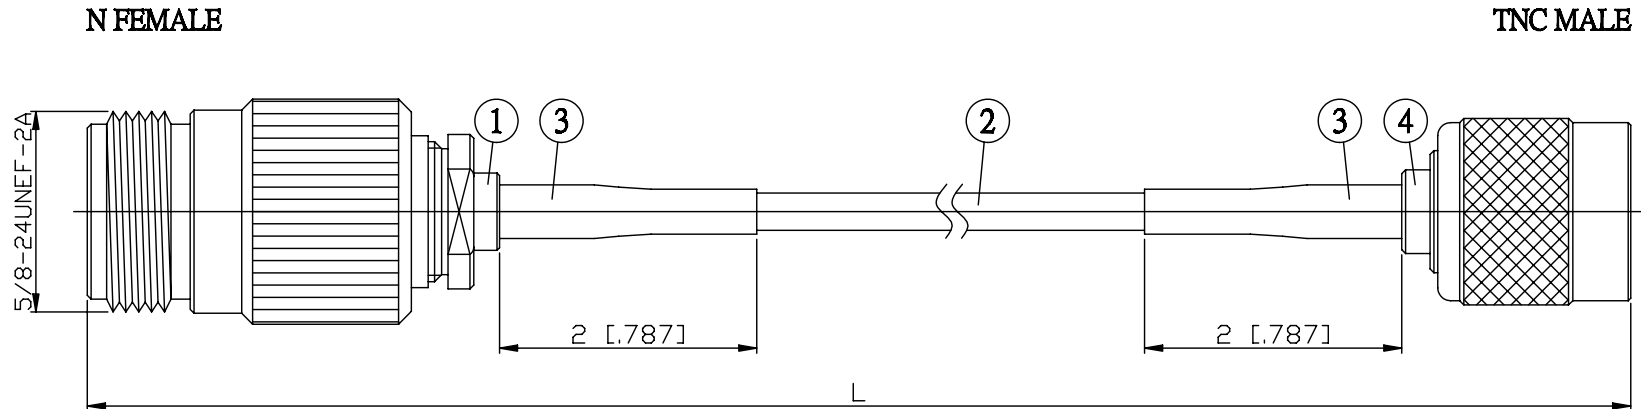

NO.	COMPONENTS	IMPEDANCE
1	N FEMALE	50 OHM
2	DOUBLE SHIELDED RG316(= RD316)	50 OHM
3	HEAT SHRINKING TUBE	
4	TNC MALE	50 OHM

JYE BAO P/N	L CM (INCH)
N80T30-316D-15	15 (5.906)
N80T30-316D-30	30 (11.811)
N80T30-316D-50	50 (19.685)
N80T30-316D-100	100 (39.370)
N80T30-316D-150	150 (59.055)
N80T30-316D-200	200 (78.740)
N80T30-316D-XXX	CUSTOM LENGTH IN CM

<b>LENGTH TOLERANCE IS ±1.5% OR ±10MM, WHICHEVER IS GREATER.</b>	<b>JYE BAO CO., LTD.</b> TAIPEI TAIWAN
	<small>DESCRIPTION</small> <b>CABLE ASSEMBLY N JACK TO TNC PLUG</b>
	<small>JYE BAO DRAWING NO.</small> <b>N80T30-316D-XXX</b>