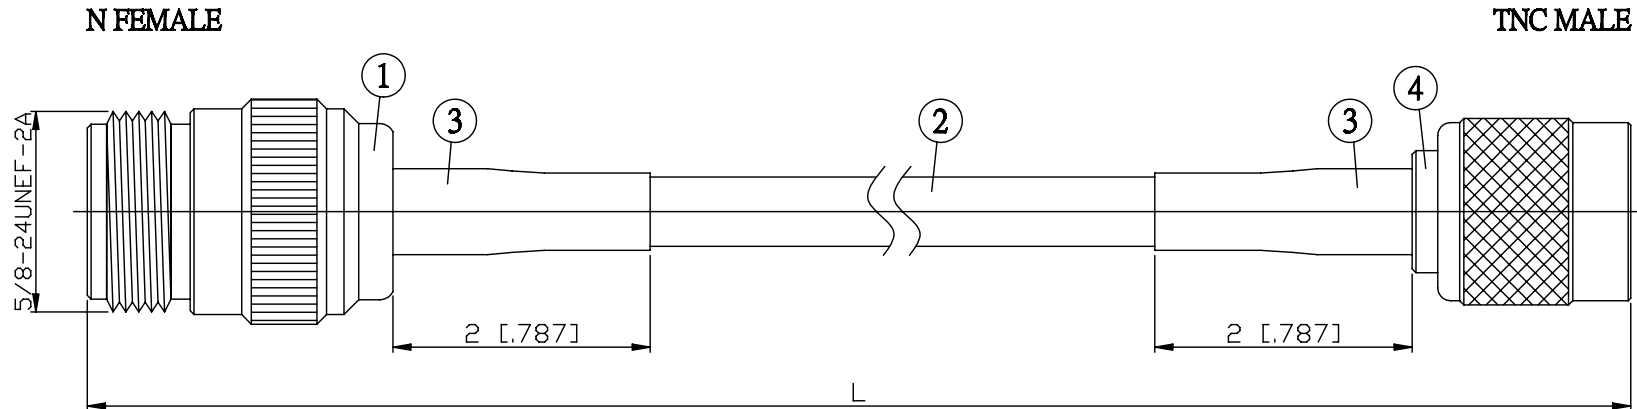

NO.	COMPONENTS	IMPEDANCE
1	N FEMALE	50 OHM
2	RG223	50 OHM
3	HEAT SHRINKING TUBE	
4	TNC MALE	50 OHM

JYE BAO P/N	L CM (INCH)
N80T30-223-15	15 (5.906)
N80T30-223-30	30 (11.811)
N80T30-223-50	50 (19.685)
N80T30-223-100	100 (39.370)
N80T30-223-150	150 (59.055)
N80T30-223-200	200 (78.740)
N80T30-223-XXX	CUSTOM LENGTH IN CM

LENGTH TOLERANCE IS ±1.5% OR ±10MM, WHICHEVER IS GREATER.	JYE BAO CO., LTD. TAIPEI TAIWAN
	DESCRIPTION CABLE ASSEMBLY N JACK TO TNC PLUG
	JYE BAO DRAWING NO. N80T30-223-XXX