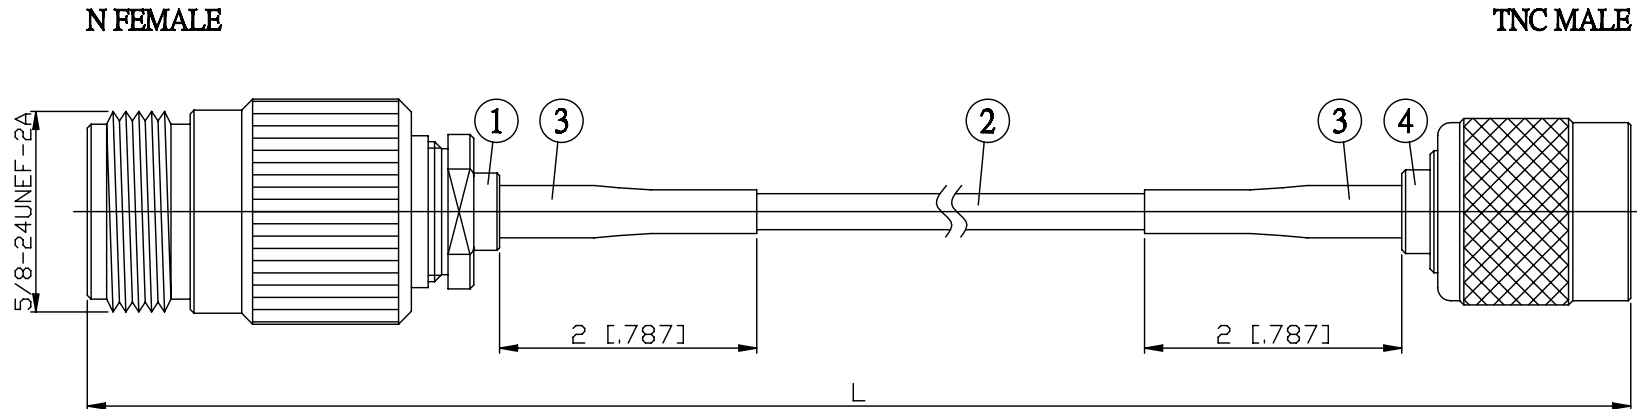

NO.	COMPONENTS	IMPEDANCE
1	N FEMALE	50 OHM
2	RG316	50 OHM
3	HEAT SHRINKING TUBE	
4	TNC MALE	50 OHM

JYE BAO P/N	L CM (INCH)
N80T30-174-15	15 (5.906)
N80T30-174-30	30 (11.811)
N80T30-174-50	50 (19.685)
N80T30-174-100	100 (39.370)
N80T30-174-150	150 (59.055)
N80T30-174-200	200 (78.740)
N80T30-174-XXX	CUSTOM LENGTH IN CM

LENGTH TOLERANCE IS ±1.5% OR ±10MM, WHICHEVER IS GREATER.	JYE BAO CO., LTD. TAIPEI TAIWAN
	DESCRIPTION CABLE ASSEMBLY N JACK TO TNC PLUG
	JYE BAO DRAWING NO. N80T30-174-XXX