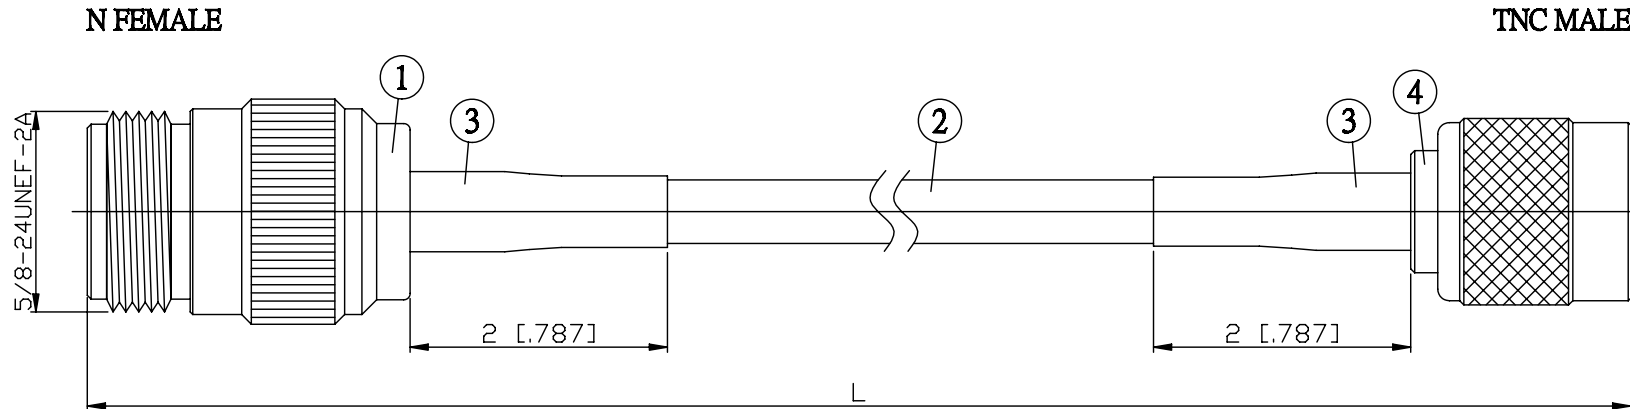

NO.	COMPONENTS	IMPEDANCE
1	N FEMALE	50 OHM
2	RG142	50 OHM
3	HEAT SHRINKING TUBE	
4	TNC MALE	50 OHM

JYE BAO P/N	L CM (INCH)
N80T30-142-15	15 (5.906)
N80T30-142-30	30 (11.811)
N80T30-142-50	50 (19.685)
N80T30-142-100	100 (39.370)
N80T30-142-150	150 (59.055)
N80T30-142-200	200 (78.740)
N80T30-142-XXX	CUSTOM LENGTH IN CM

LENGTH TOLERANCE IS ±1.5% OR ±10MM, WHICHEVER IS GREATER.	JYE BAO CO., LTD. TAIPEI TAIWAN
	DESCRIPTION CABLE ASSEMBLY N JACK TO TNC PLUG
	JYE BAO DRAWING NO. N80T30-142-XXX