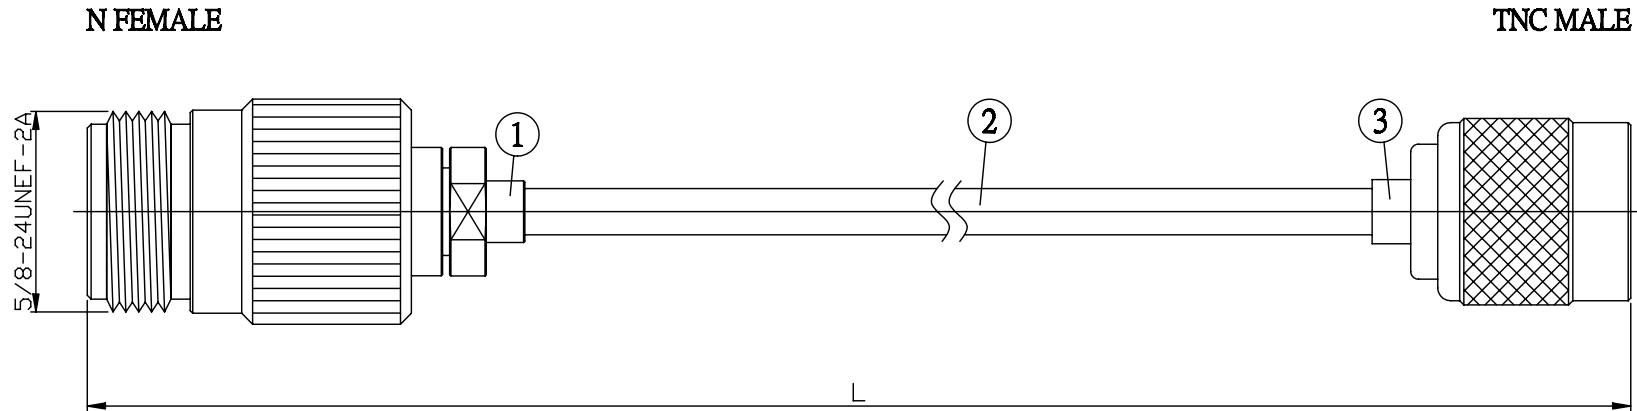

NO.	COMPONENTS	IMPEDANCE
1	N FEMALE	50 OHM
2	.141" TIN PLATED SEMI-RIGID CABLE (TIN PLATED RG402)	50 OHM
3	TNC MALE	50 OHM

JYE BAO P/N	L CM (INCH)
N80T30-141T-15	15 (5.906)
N80T30-141T-30	30 (11.811)
N80T30-141T-50	50 (19.685)
N80T30-141T-100	100 (39.370)
N80T30-141T-150	150 (59.055)
N80T30-141T-200	200 (78.740)
N80T30-141T-XXX	CUSTOM LENGTH IN CM

LENGTH TOLERANCE IS ±1.5% OR ±10MM, WHICHEVER IS GREATER.	JYE BAO CO., LTD. TAIPEI TAIWAN
	<small>DESCRIPTION</small> CABLE ASSEMBLY N JACK TO TNC PLUG
	<small>JYE BAO DRAWING NO.</small> N80T30-141T-XXX