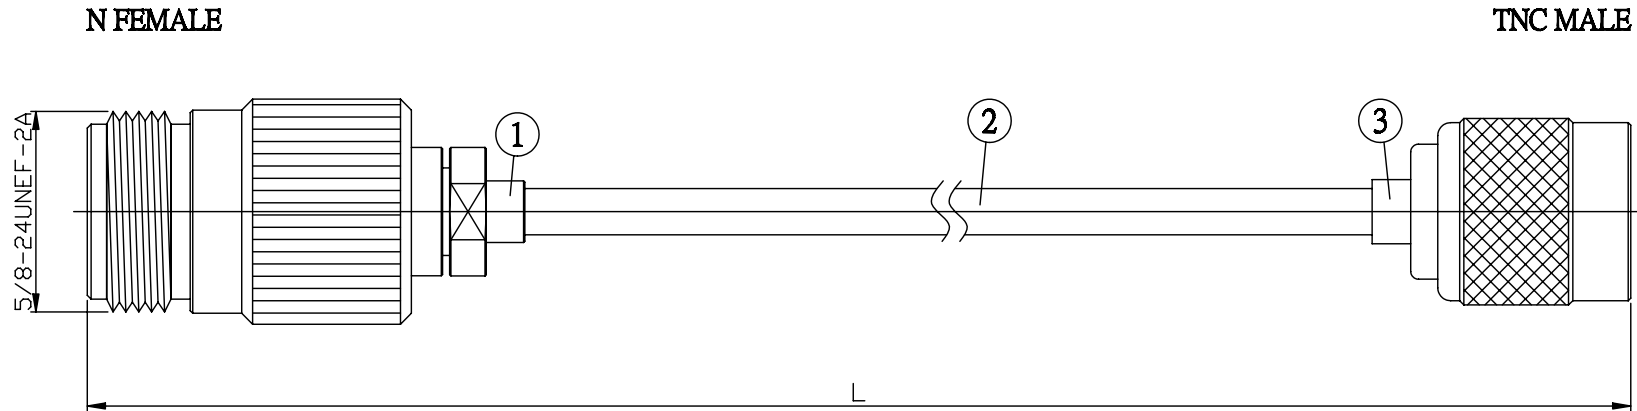

NO.	COMPONENTS	IMPEDANCE
1	N FEMALE	50 OHM
2	.141" HANDBENDABLE CABLE (= JYEBAO P/N .141SRF-W-P-50)	50 OHM
3	TNC MALE	50 OHM

JYE BAO P/N	L CM (INCH)
N80T30-141S-15	15 (5.906)
N80T30-141S-30	30 (11.811)
N80T30-141S-50	50 (19.685)
N80T30-141S-100	100 (39.370)
N80T30-141S-150	150 (59.055)
N80T30-141S-200	200 (78.740)
N80T30-141S-XXX	CUSTOM LENGTH IN CM

LENGTH TOLERANCE IS ±1.5% OR ±10MM, WHICHEVER IS GREATER.	JYE BAO CO., LTD. TAIPEI TAIWAN
	<small>DESCRIPTION</small> CABLE ASSEMBLY N JACK TO TNC PLUG
	<small>JYE BAO DRAWING NO.</small> N80T30-141S-XXX