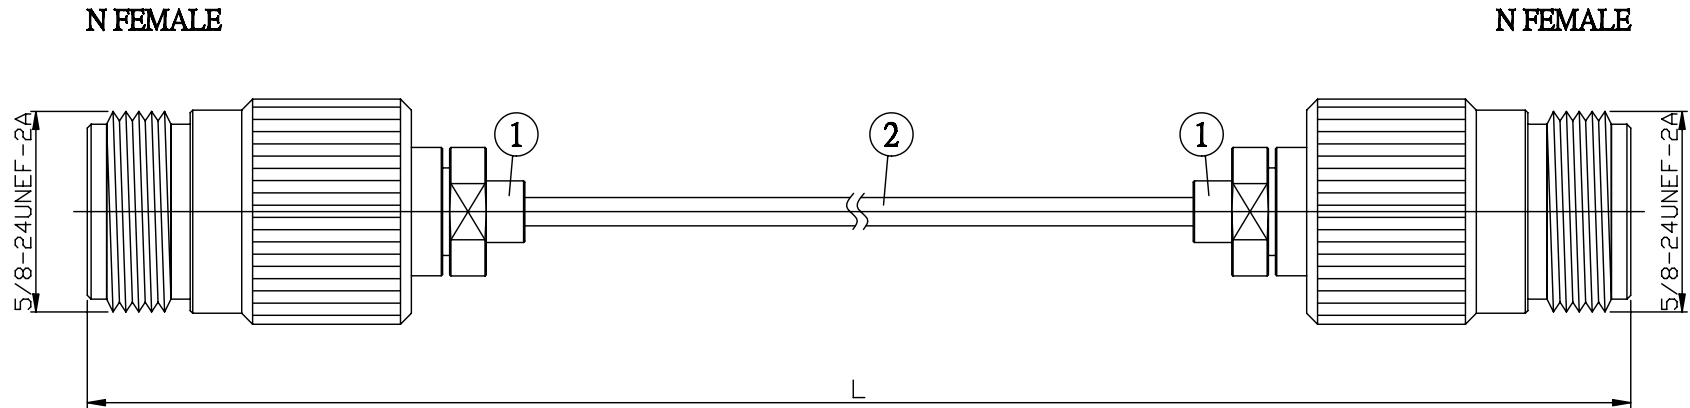

NO.	COMPONENTS	IMPEDANCE
1	N FEMALE	50 OHM
2	.085" TIN PLATED SEMI-RIGID CABLE (TIN PLATED RG405)	50 OHM

JYE BAO P/N	L CM (INCH)
N80N80-85T-15	15 (5.906)
N80N80-85T-30	30 (11.811)
N80N80-85T-50	50 (19.685)
N80N80-85T-100	100 (39.370)
N80N80-85T-150	150 (59.055)
N80N80-85T-200	200 (78.740)
N80N80-85T-XXX	CUSTOM LENGTH IN CM

LENGTH TOLERANCE IS ±1.5% OR ±10MM, WHICHEVER IS GREATER.	JYE BAO CO., LTD. TAIPEI TAIWAN
	DESCRIPTION CABLE ASSEMBLY N JACK TO N JACK
	JYE BAO DRAWING NO. N80N80-85T-XXX