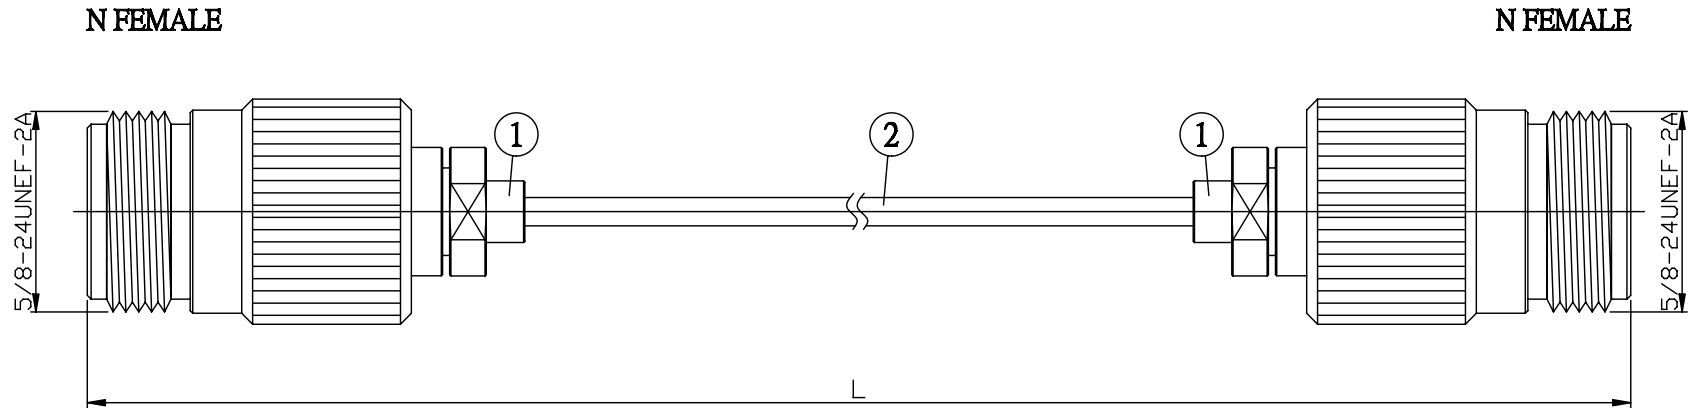

NO.	COMPONENTS	IMPEDANCE
1	N FEMALE	50 OHM
2	.085" HANDBENDABLE CABLE (= JYEBAO P/N .085SRF-W-P-50)	50 OHM

JYE BAO P/N	L CM (INCH)
N80N80-85S-15	15 (5.906)
N80N80-85S-30	30 (11.811)
N80N80-85S-50	50 (19.685)
N80N80-85S-100	100 (39.370)
N80N80-85S-150	150 (59.055)
N80N80-85S-200	200 (78.740)
N80N80-85S-XXX	CUSTOM LENGTH IN CM

LENGTH TOLERANCE IS ±1.5% OR ±10MM, WHICHEVER IS GREATER.	JYE BAO CO., LTD. TAIPEI TAIWAN
	DESCRIPTION CABLE ASSEMBLY N JACK TO N JACK
	JYE BAO DRAWING NO. N80N80-85S-XXX