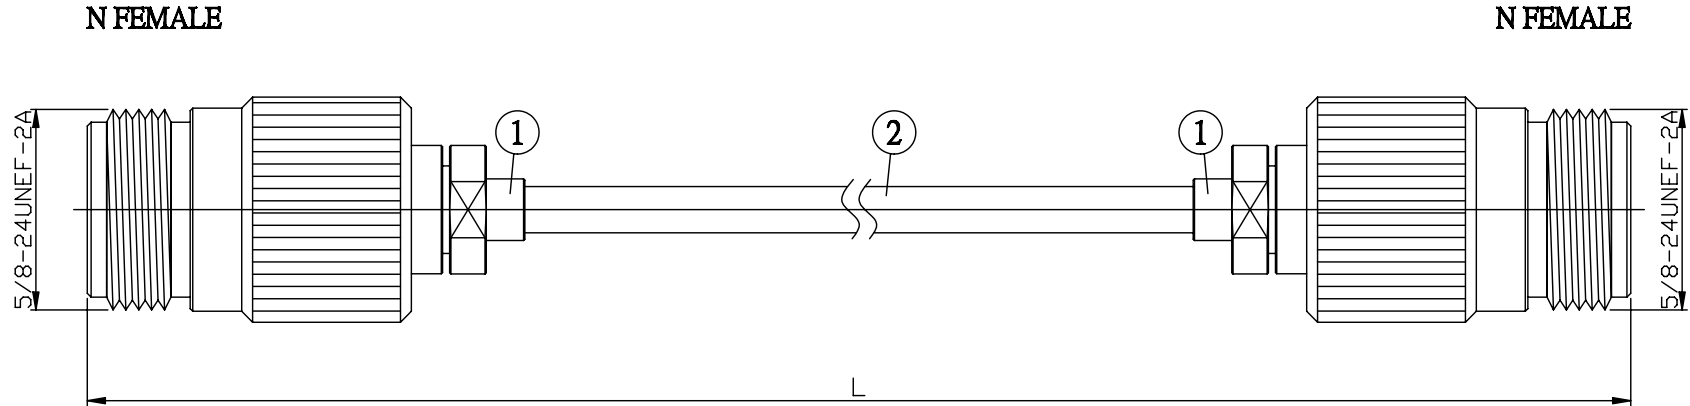

NO.	COMPONENTS	IMPEDANCE
1	N FEMALE	50 OHM
2	.141" HANDBENDABLE CABLE (= JYEBAO P/N .141SRF-W-P-50)	50 OHM

JYE BAO P/N	L CM (INCH)
N80N80-141S-15	15 (5.906)
N80N80-141S-30	30 (11.811)
N80N80-141S-50	50 (19.685)
N80N80-141S-100	100 (39.370)
N80N80-141S-150	150 (59.055)
N80N80-141S-200	200 (78.740)
N80N80-141S-XXX	CUSTOM LENGTH IN CM

<b>LENGTH TOLERANCE IS ±1.5% OR ±10MM, WHICHEVER IS GREATER.</b>	<b>JYE BAO CO., LTD.</b> TAIPEI TAIWAN
	DESCRIPTION CABLE ASSEMBLY N JACK TO N JACK
	JYE BAO DRAWING NO. N80N80-141S-XXX