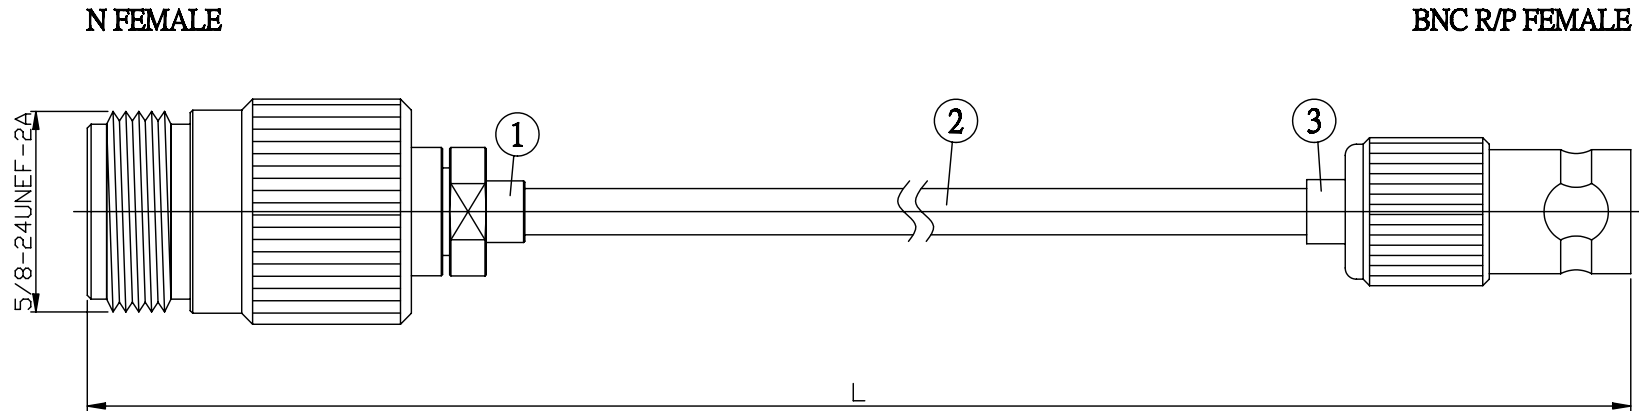

NO.	COMPONENTS	IMPEDANCE
1	N FEMALE	50 OHM
2	.141" HANDBENDABLE CABLE (= JYEBAO P/N .141SRF-W-P-50)	50 OHM
3	BNC REVERSE POLARITY FEMALE	50 OHM

JYE BAO P/N	L CM (INCH)
N80B90-141S-15	15 (5.906)
N80B90-141S-30	30 (11.811)
N80B90-141S-50	50 (19.685)
N80B90-141S-100	100 (39.370)
N80B90-141S-150	150 (59.055)
N80B90-141S-200	200 (78.740)
N80B90-141S-XXX	CUSTOM LENGTH IN CM

<b>LENGTH TOLERANCE IS ±1.5% OR ±10MM, WHICHEVER IS GREATER.</b>	<b>JYE BAO CO., LTD.</b> TAIPEI TAIWAN
	<small>DESCRIPTION</small> <b>CABLE ASSEMBLY N JACK TO BNC R/P JACK</b>
	<small>JYE BAO DRAWING NO.</small> <b>N80B90-141S-XXX</b>