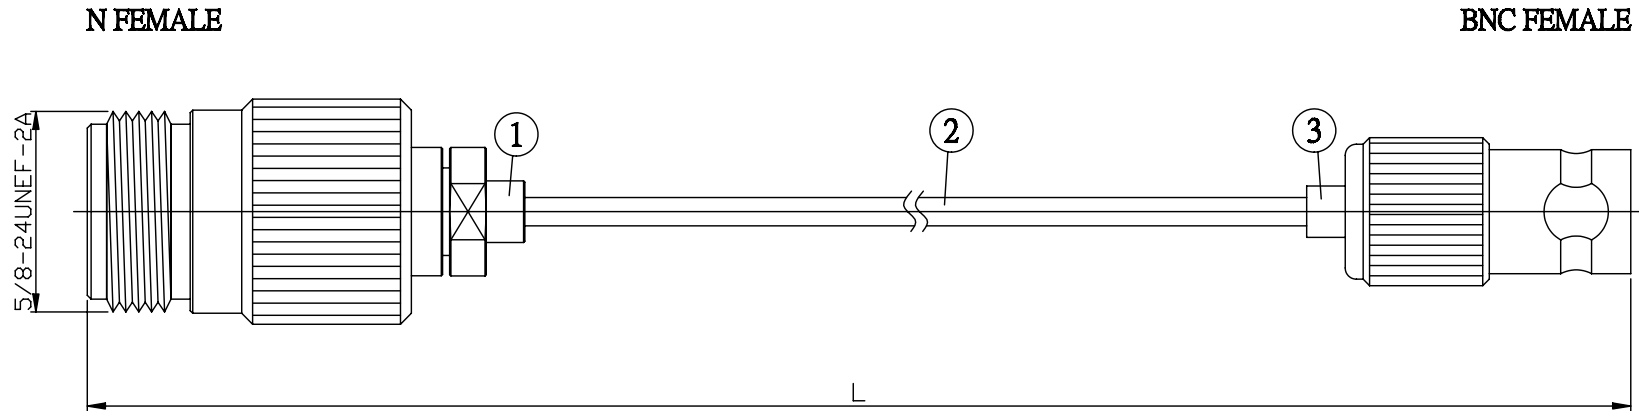

NO.	COMPONENTS	IMPEDANCE
1	N FEMALE	50 OHM
2	.085" TIN PLATED SEMI-RIGID CABLE (TIN PLATED RG405)	50 OHM
3	BNC FEMALE	50 OHM

JYE BAO P/N	L CM (INCH)
N80B80-85T-15	15 (5.906)
N80B80-85T-30	30 (11.811)
N80B80-85T-50	50 (19.685)
N80B80-85T-100	100 (39.370)
N80B80-85T-150	150 (59.055)
N80B80-85T-200	200 (78.740)
N80B80-85T-XXX	CUSTOM LENGTH IN CM

LENGTH TOLERANCE IS $\pm 1.5\%$ OR $\pm 10\text{MM}$, WHICHEVER IS GREATER.	JYE BAO CO., LTD. TAIPEI TAIWAN
	DESCRIPTION CABLE ASSEMBLY N JACK TO BNC JACK
	JYE BAO DRAWING NO. N80B80-85T-XXX