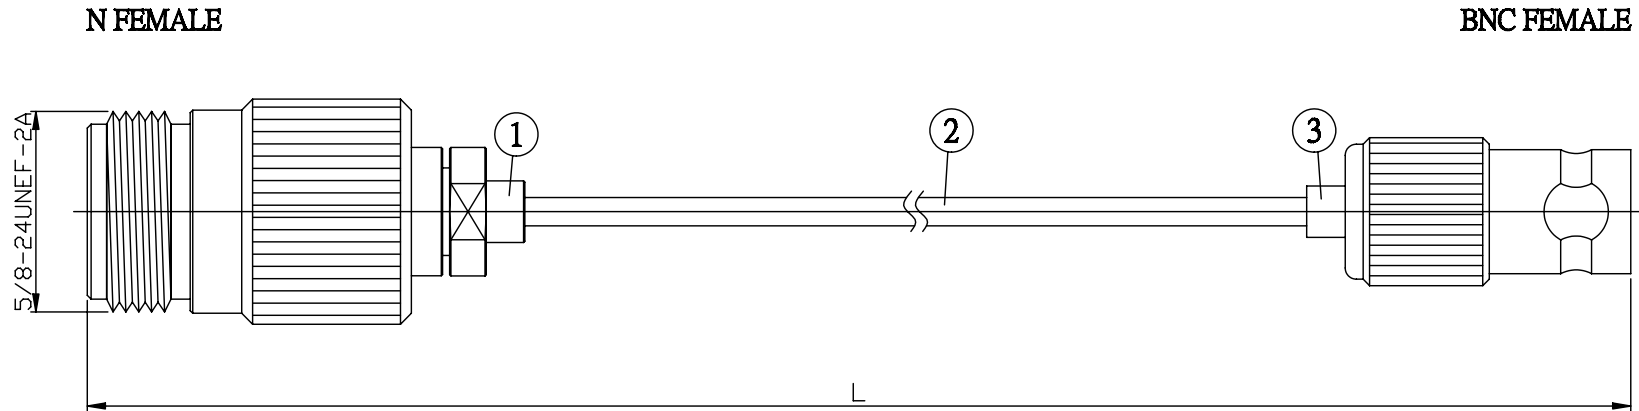

NO.	COMPONENTS	IMPEDANCE
1	N FEMALE	50 OHM
2	.085" HANDBENDABLE CABLE (= JYEBAO P/N .085SRF-W-P-50)	50 OHM
3	BNC FEMALE	50 OHM

JYE BAO P/N	L CM (INCH)
N80B80-85S-15	15 (5.906)
N80B80-85S-30	30 (11.811)
N80B80-85S-50	50 (19.685)
N80B80-85S-100	100 (39.370)
N80B80-85S-150	150 (59.055)
N80B80-85S-200	200 (78.740)
N80B80-85S-XXX	CUSTOM LENGTH IN CM

LENGTH TOLERANCE IS $\pm 1.5\%$ OR $\pm 10\text{MM}$, WHICHEVER IS GREATER.	JYE BAO CO., LTD. TAIPEI TAIWAN
	DESCRIPTION CABLE ASSEMBLY N JACK TO BNC JACK
	JYE BAO DRAWING NO. N80B80-85S-XXX