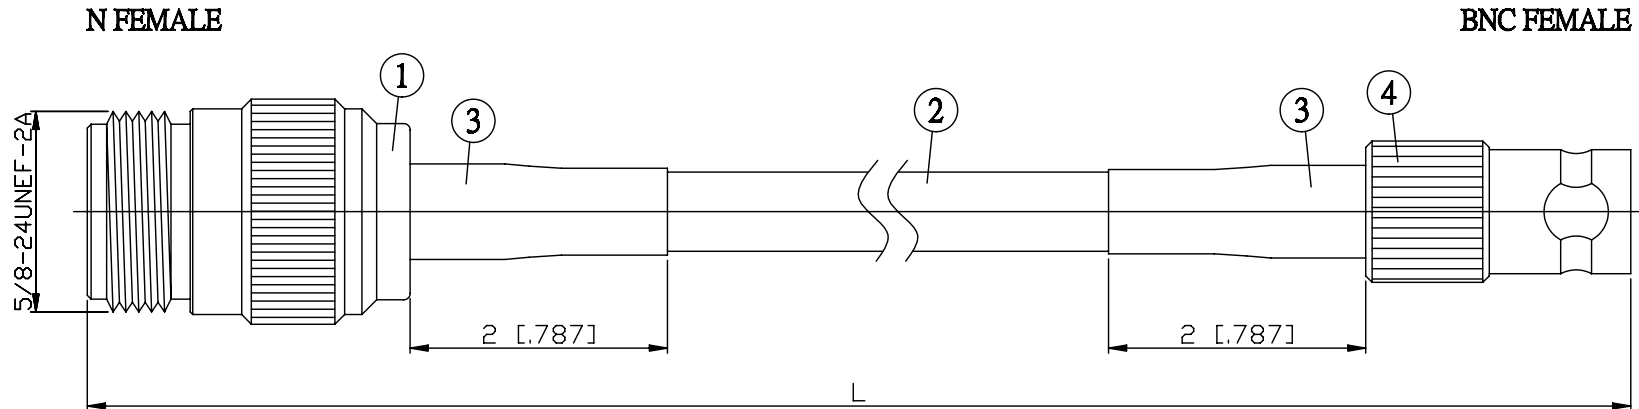

NO.	COMPONENTS	IMPEDANCE
1	N FEMALE	75 OHM
2	RG59	75 OHM
3	HEAT SHRINKING TUBE	
4	BNC FEMALE	75 OHM

JYE BAO P/N	L CM (INCH)
N80B80-59-15	15 (5.906)
N80B80-59-30	30 (11.811)
N80B80-59-50	50 (19.685)
N80B80-59-100	100 (39.370)
N80B80-59-150	150 (59.055)
N80B80-59-200	200 (78.740)
N80B80-59-XXX	CUSTOM LENGTH IN CM

LENGTH TOLERANCE IS ±1.5% OR ±10MM, WHICHEVER IS GREATER.	JYE BAO CO., LTD. TAIPEI TAIWAN
	DESCRIPTION CABLE ASSEMBLY N JACK TO BNC JACK
	JYE BAO DRAWING NO. N80B80-59-XXX