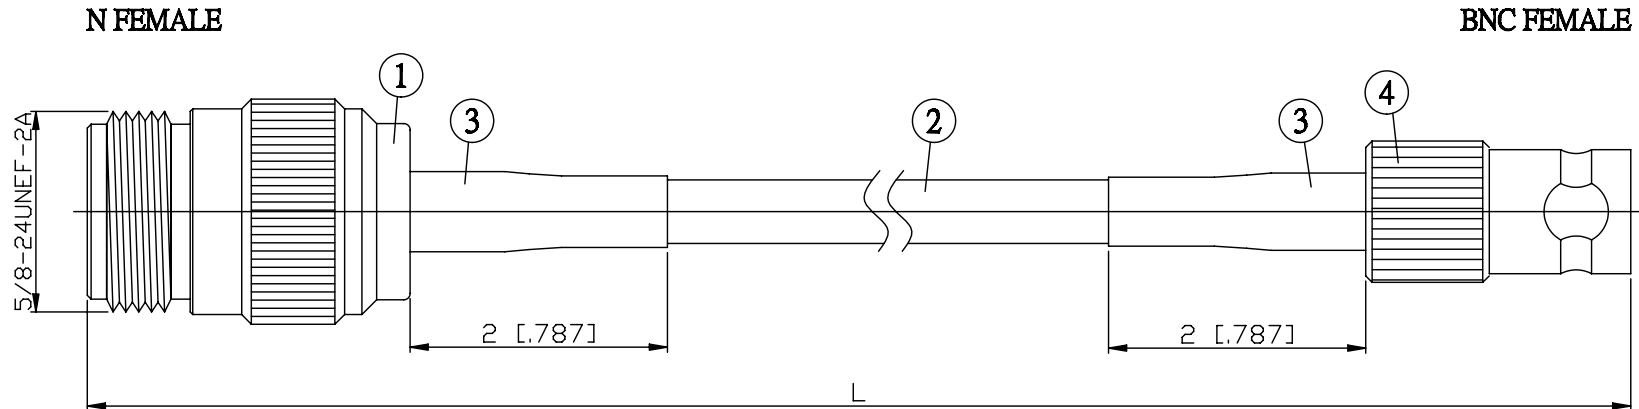

NO.	COMPONENTS	IMPEDANCE
1	N FEMALE	50 OHM
2	RG58	50 OHM
3	HEAT SHRINKING TUBE	
4	BNC FEMALE	50 OHM

JYE BAO P/N	L CM (INCH)
N80B80-58-15	15 (5.906)
N80B80-58-30	30 (11.811)
N80B80-58-50	50 (19.685)
N80B80-58-100	100 (39.370)
N80B80-58-150	150 (59.055)
N80B80-58-200	200 (78.740)
N80B80-58-XXX	CUSTOM LENGTH IN CM

LENGTH TOLERANCE IS ±1.5% OR ±10MM, WHICHEVER IS GREATER.	JYE BAO CO., LTD. TAIPEI TAIWAN
	DESCRIPTION CABLE ASSEMBLY N JACK TO BNC JACK
	JYE BAO DRAWING NO. N80B80-58-XXX