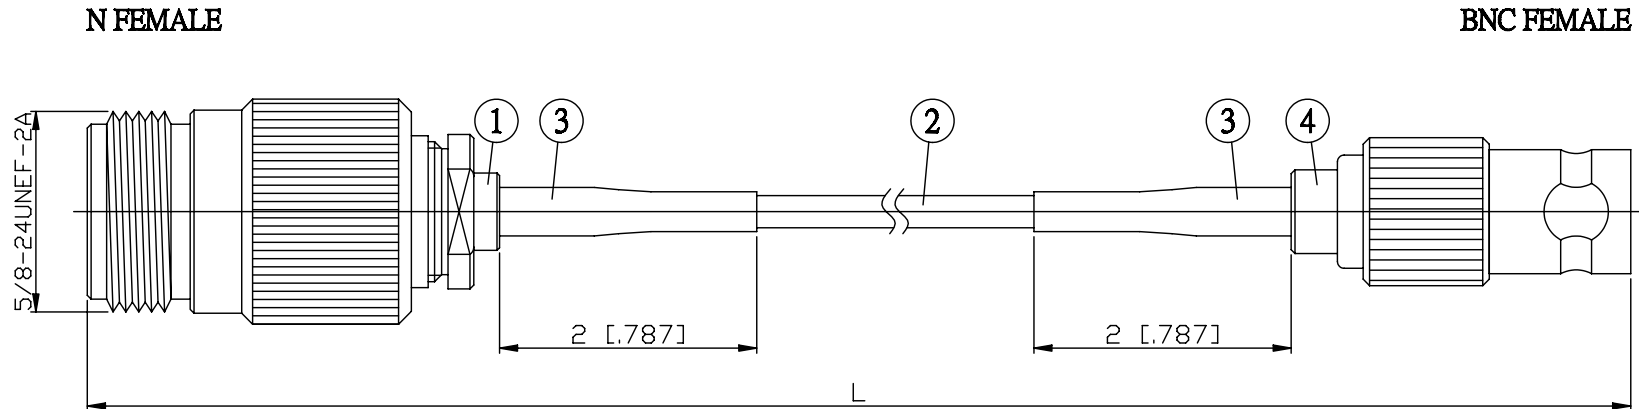

NO.	COMPONENTS	IMPEDANCE
1	N FEMALE	50 OHM
2	RG316	50 OHM
3	HEAT SHRINKING TUBE	
4	BNC FEMALE	50 OHM

JYE BAO P/N	L CM (INCH)
N80B80-316-15	15 (5.906)
N80B80-316-30	30 (11.811)
N80B80-316-50	50 (19.685)
N80B80-316-100	100 (39.370)
N80B80-316-150	150 (59.055)
N80B80-316-200	200 (78.740)
N80B80-316-XXX	CUSTOM LENGTH IN CM

LENGTH TOLERANCE IS ±1.5% OR ±10MM, WHICHEVER IS GREATER.	JYE BAO CO., LTD. TAIPEI TAIWAN
	DESCRIPTION CABLE ASSEMBLY N JACK TO BNC JACK
	JYE BAO DRAWING NO. N80B80-316-XXX