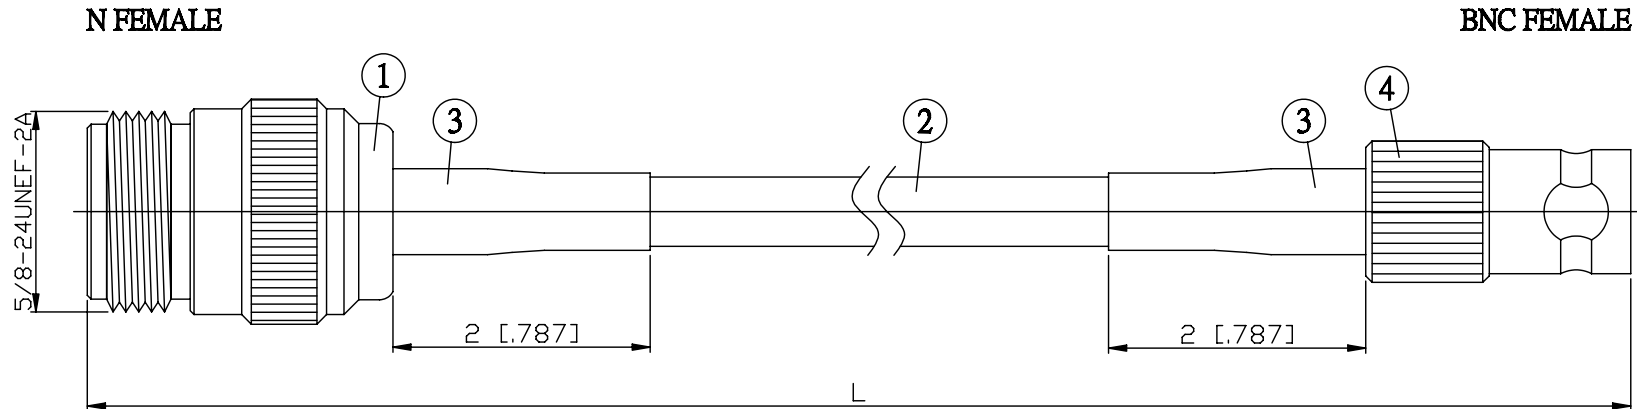

NO.	COMPONENTS	IMPEDANCE
1	N FEMALE	50 OHM
2	RG223	50 OHM
3	HEAT SHRINKING TUBE	
4	BNC FEMALE	50 OHM

JYE BAO P/N	L CM (INCH)
N80B80-223-15	15 (5.906)
N80B80-223-30	30 (11.811)
N80B80-223-50	50 (19.685)
N80B80-223-100	100 (39.370)
N80B80-223-150	150 (59.055)
N80B80-223-200	200 (78.740)
N80B80-223-XXX	CUSTOM LENGTH IN CM

LENGTH TOLERANCE IS ±1.5% OR ±10MM, WHICHEVER IS GREATER.	JYE BAO CO., LTD. TAIPEI TAIWAN
	DESCRIPTION CABLE ASSEMBLY N JACK TO BNC JACK
	JYE BAO DRAWING NO. N80B80-223-XXX