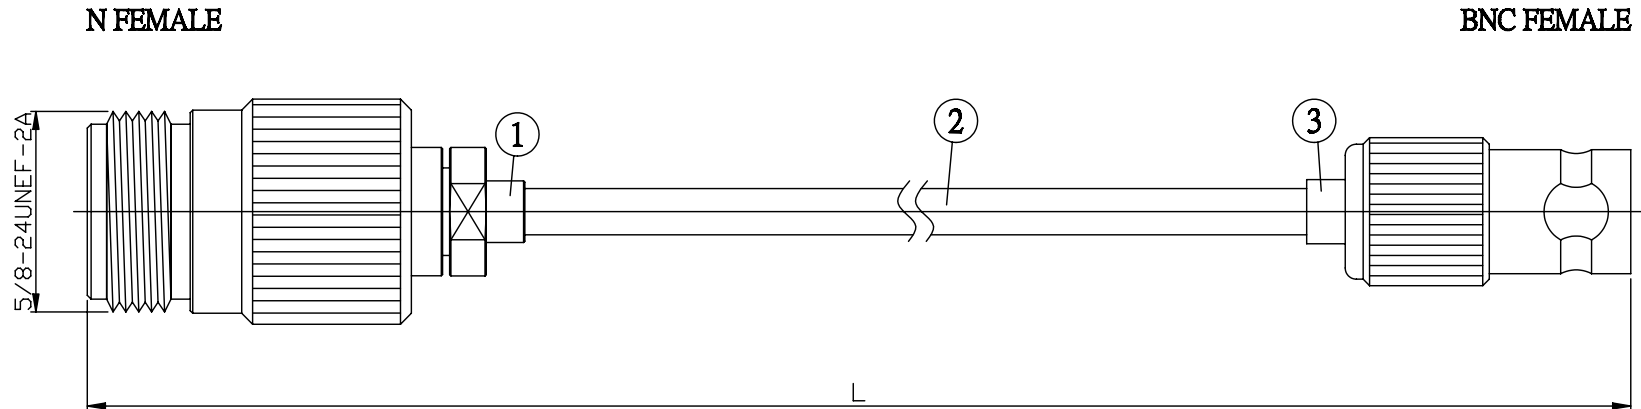

NO.	COMPONENTS	IMPEDANCE
1	N FEMALE	50 OHM
2	.141" TIN PLATED SEMI-RIGID CABLE (TIN PLATED RG402)	50 OHM
3	BNC FEMALE	50 OHM

JYE BAO P/N	L CM (INCH)
N80B80-141T-15	15 (5.906)
N80B80-141T-30	30 (11.811)
N80B80-141T-50	50 (19.685)
N80B80-141T-100	100 (39.370)
N80B80-141T-150	150 (59.055)
N80B80-141T-200	200 (78.740)
N80B80-141T-XXX	CUSTOM LENGTH IN CM

LENGTH TOLERANCE IS $\pm 1.5\%$ OR $\pm 10\text{MM}$, WHICHEVER IS GREATER.	JYE BAO CO., LTD. TAIPEI TAIWAN
	DESCRIPTION CABLE ASSEMBLY N JACK TO BNC JACK
	JYE BAO DRAWING NO. N80B80-141T-XXX