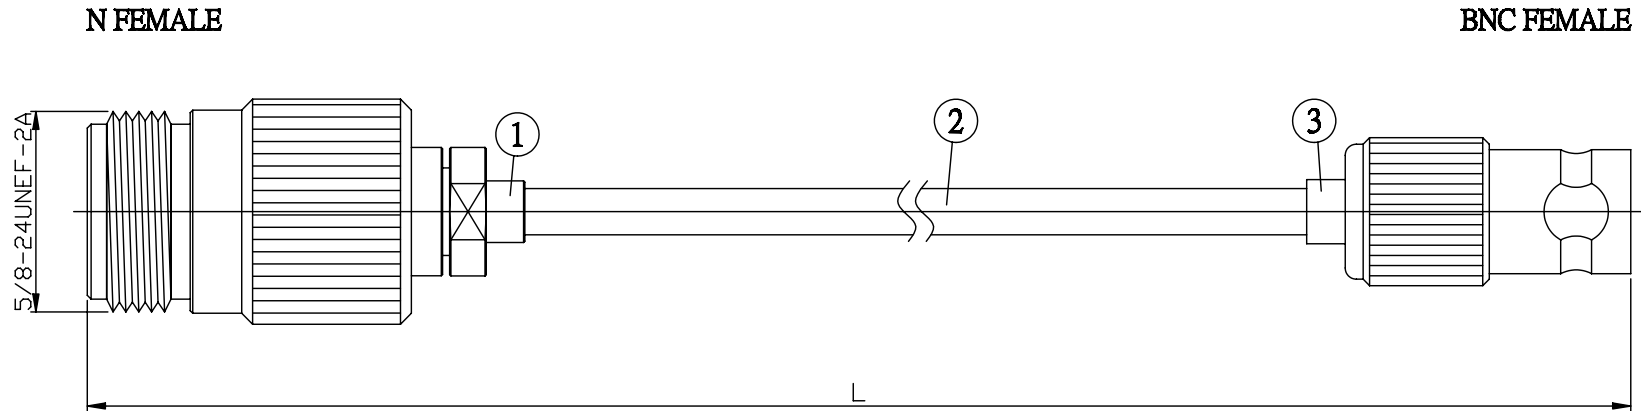

NO.	COMPONENTS	IMPEDANCE
1	N FEMALE	50 OHM
2	.141" HANDBENDABLE CABLE (= JYEBAO P/N .141SRF-W-P-50)	50 OHM
3	BNC FEMALE	50 OHM

JYE BAO P/N	L CM (INCH)
N80B80-141S-15	15 (5.906)
N80B80-141S-30	30 (11.811)
N80B80-141S-50	50 (19.685)
N80B80-141S-100	100 (39.370)
N80B80-141S-150	150 (59.055)
N80B80-141S-200	200 (78.740)
N80B80-141S-XXX	CUSTOM LENGTH IN CM

LENGTH TOLERANCE IS ±1.5% OR ±10MM, WHICHEVER IS GREATER.	JYE BAO CO., LTD. TAIPEI TAIWAN
	<small>DESCRIPTION</small> CABLE ASSEMBLY N JACK TO BNC JACK
	<small>JYE BAO DRAWING NO.</small> N80B80-141S-XXX