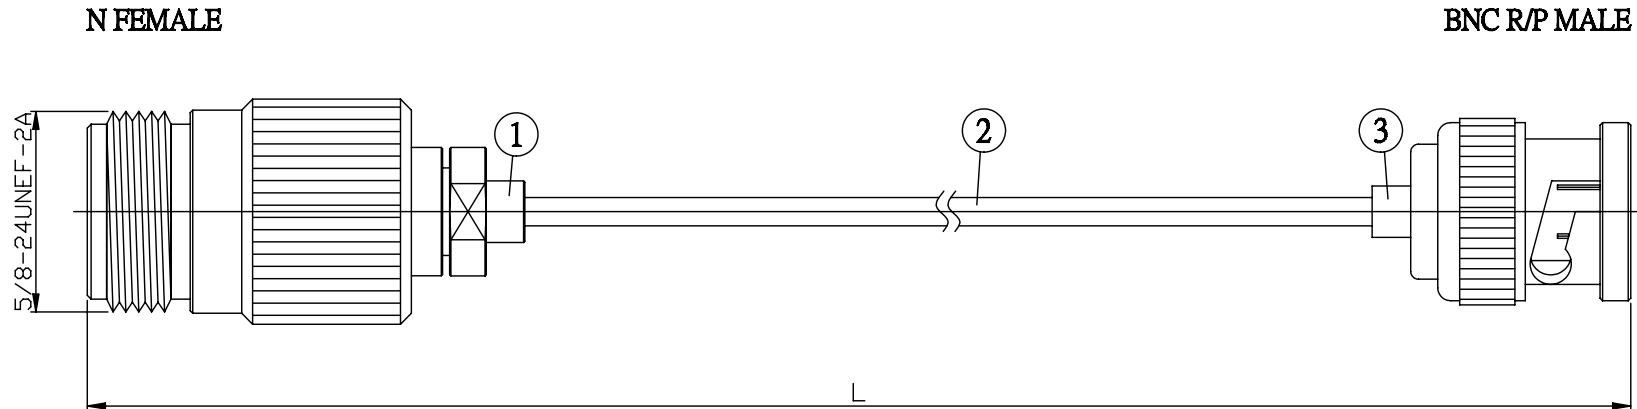

NO.	COMPONENTS	IMPEDANCE
1	N FEMALE	50 OHM
2	.085" HANDBENDABLE CABLE (= JYEBAO P/N .085SRF-W-P-50)	50 OHM
3	BNC REVERSE POLARITY MALE	50 OHM

JYE BAO P/N	L CM (INCH)
N80B60-85S-15	15 (5.906)
N80B60-85S-30	30 (11.811)
N80B60-85S-50	50 (19.685)
N80B60-85S-100	100 (39.370)
N80B60-85S-150	150 (59.055)
N80B60-85S-200	200 (78.740)
N80B60-85S-XXX	CUSTOM LENGTH IN CM

LENGTH TOLERANCE IS $\pm 1.5\%$ OR $\pm 10\text{MM}$ , WHICHEVER IS GREATER.	<b>JYE BAO CO., LTD.</b> TAIPEI TAIWAN
	DESCRIPTION CABLE ASSEMBLY N JACK TO BNC R/P PLUG
	JYE BAO DRAWING NO. N80B60-85S-XXX