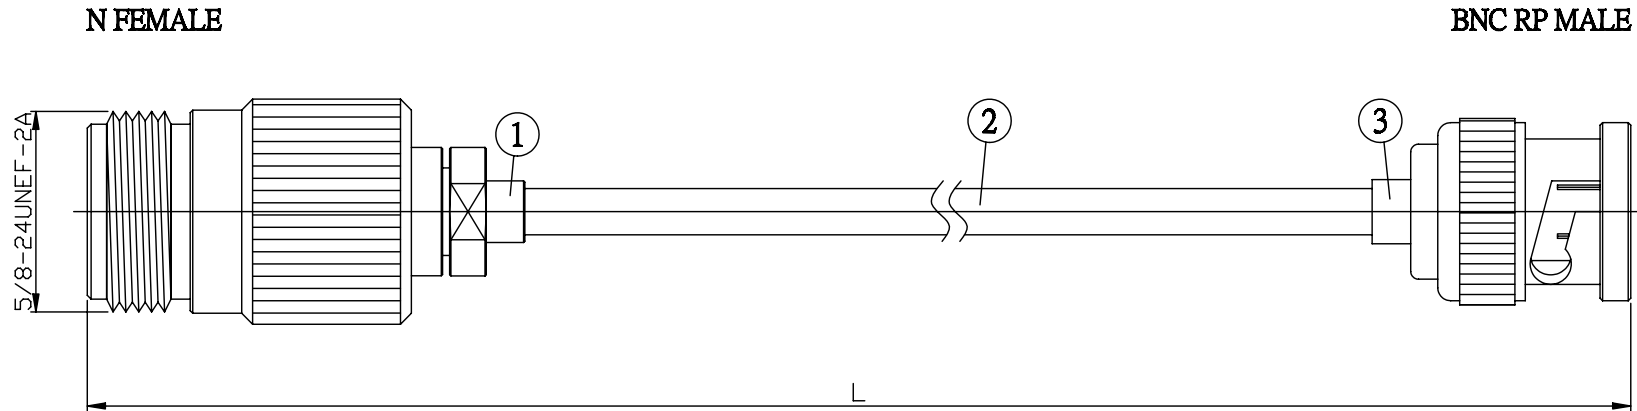

NO.	COMPONENTS	IMPEDANCE
1	N FEMALE	50 OHM
2	.141" HANDBENDABLE CABLE (= JYEBAO P/N .141SRF-W-P-50)	50 OHM
3	BNC REVERSE POLARITY MALE	50 OHM

JYE BAO P/N	L CM (INCH)
N80B60-141S-15	15 (5.906)
N80B60-141S-30	30 (11.811)
N80B60-141S-50	50 (19.685)
N80B60-141S-100	100 (39.370)
N80B60-141S-150	150 (59.055)
N80B60-141S-200	200 (78.740)
N80B60-141S-XXX	CUSTOM LENGTH IN CM

LENGTH TOLERANCE IS ±1.5% OR ±10MM, WHICHEVER IS GREATER.	JYE BAO CO., LTD. TAIPEI TAIWAN
	DESCRIPTION CABLE ASSEMBLY N JACK TO BNC R/P PLUG
	JYE BAO DRAWING NO. N80B60-141S-XXX