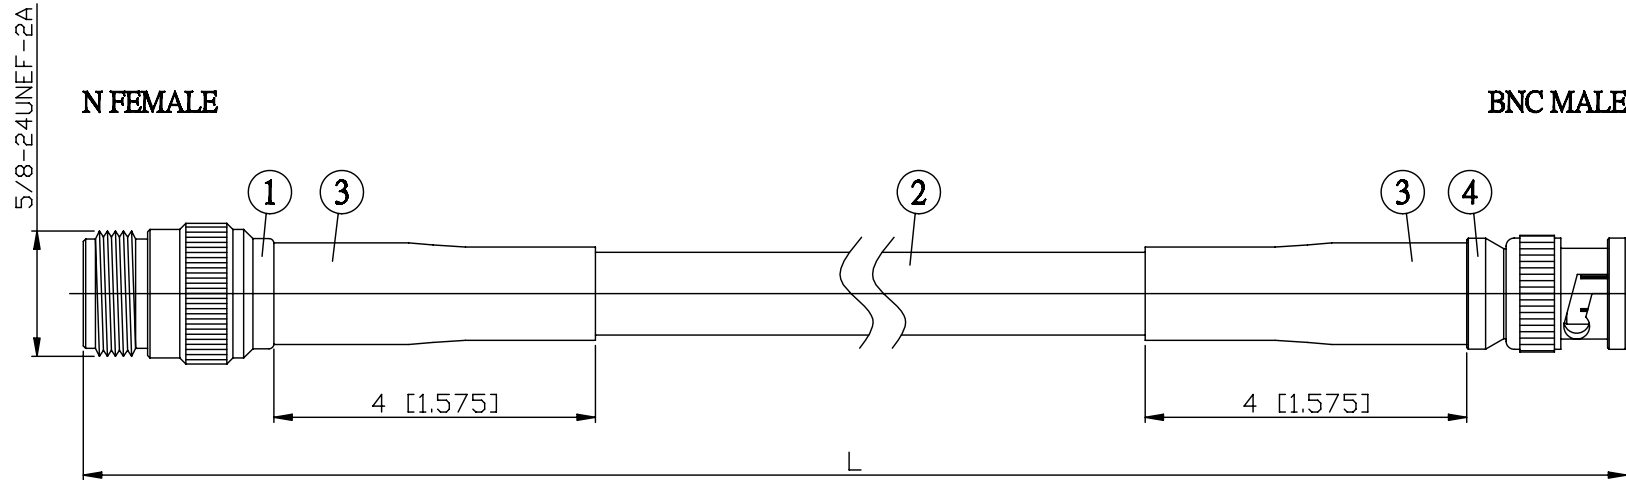

NO.	COMPONENTS	IMPEDANCE
1	N FEMALE	50 OHM
2	JBY400	50 OHM
3	HEAT SHRINKING TUBE	
4	BNC MALE	50 OHM

JYE BAO P/N	L CM (INCH)
N80B30-L400-15	15 (5.906)
N80B30-L400-30	30 (11.811)
N80B30-L400-50	50 (19.685)
N80B30-L400-100	100 (39.370)
N80B30-L400-150	150 (59.055)
N80B30-L400-200	200 (78.740)
N80B30-L400-XXX	CUSTOM LENGTH IN CM

LENGTH TOLERANCE IS ±1.5% OR ±10MM, WHICHEVER IS GREATER.	JYE BAO CO., LTD. TAIPEI TAIWAN
	DESCRIPTION CABLE ASSEMBLY N JACK TO BNC PLUG
	JYE BAO DRAWING NO. N80B30-L400-XXX