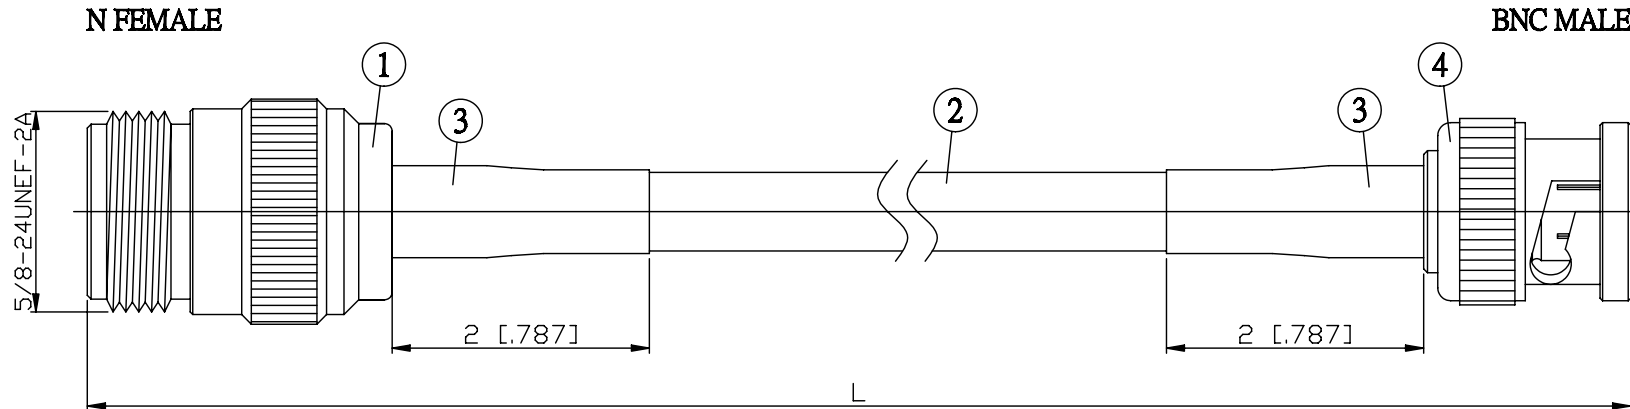

NO.	COMPONENTS	IMPEDANCE
1	N FEMALE	50 OHM
2	JBY240	50 OHM
3	HEAT SHRINKING TUBE	
4	BNC MALE	50 OHM

JYE BAO P/N	L CM (INCH)
N80B30-L240-15	15 (5.906)
N80B30-L240-30	30 (11.811)
N80B30-L240-50	50 (19.685)
N80B30-L240-100	100 (39.370)
N80B30-L240-150	150 (59.055)
N80B30-L240-200	200 (78.740)
N80B30-L240-XXX	CUSTOM LENGTH IN CM

LENGTH TOLERANCE IS ±1.5% OR ±10MM, WHICHEVER IS GREATER.	JYE BAO CO., LTD. TAIPEI TAIWAN
	<small>DESCRIPTION</small> CABLE ASSEMBLY N JACK TO BNC PLUG
	<small>JYE BAO DRAWING NO.</small> N80B30-L240-XXX