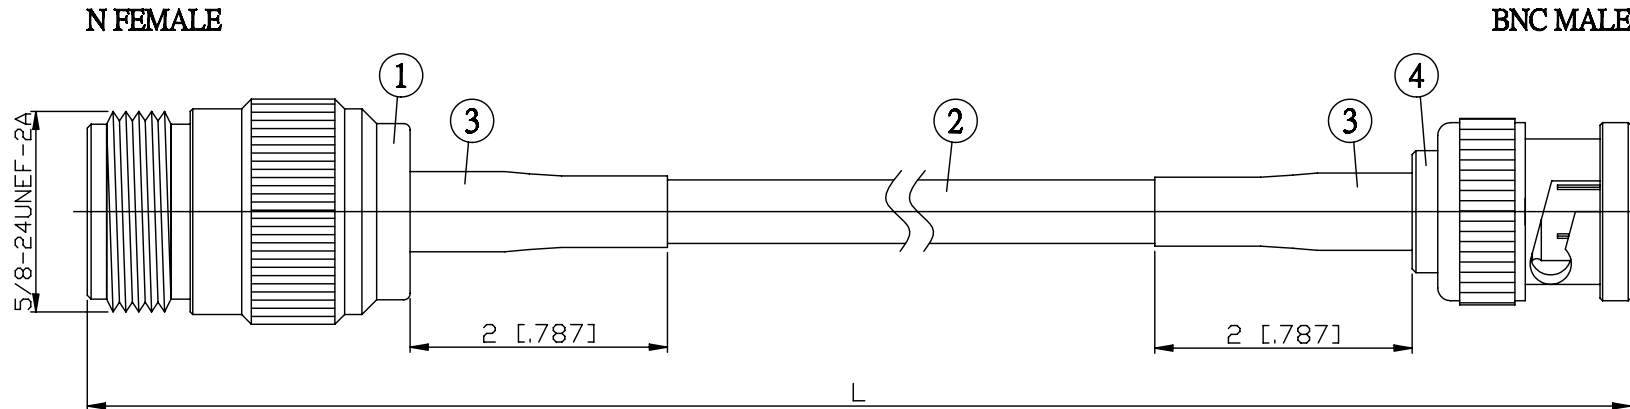

NO.	COMPONENTS	IMPEDANCE
1	N FEMALE	50 OHM
2	JBY195	50 OHM
3	HEAT SHRINKING TUBE	
4	BNC MALE	50 OHM

JYE BAO P/N	L CM (INCH)
N80B30-L195-15	15 (5.906)
N80B30-L195-30	30 (11.811)
N80B30-L195-50	50 (19.685)
N80B30-L195-100	100 (39.370)
N80B30-L195-150	150 (59.055)
N80B30-L195-200	200 (78.740)
N80B30-L195-XXX	CUSTOM LENGTH IN CM

LENGTH TOLERANCE IS ±1.5% OR ±10MM, WHICHEVER IS GREATER.	JYE BAO CO., LTD. TAIPEI TAIWAN
	<small>DESCRIPTION</small> CABLE ASSEMBLY N JACK TO BNC PLUG
	<small>JYE BAO DRAWING NO.</small> N80B30-L195-XXX