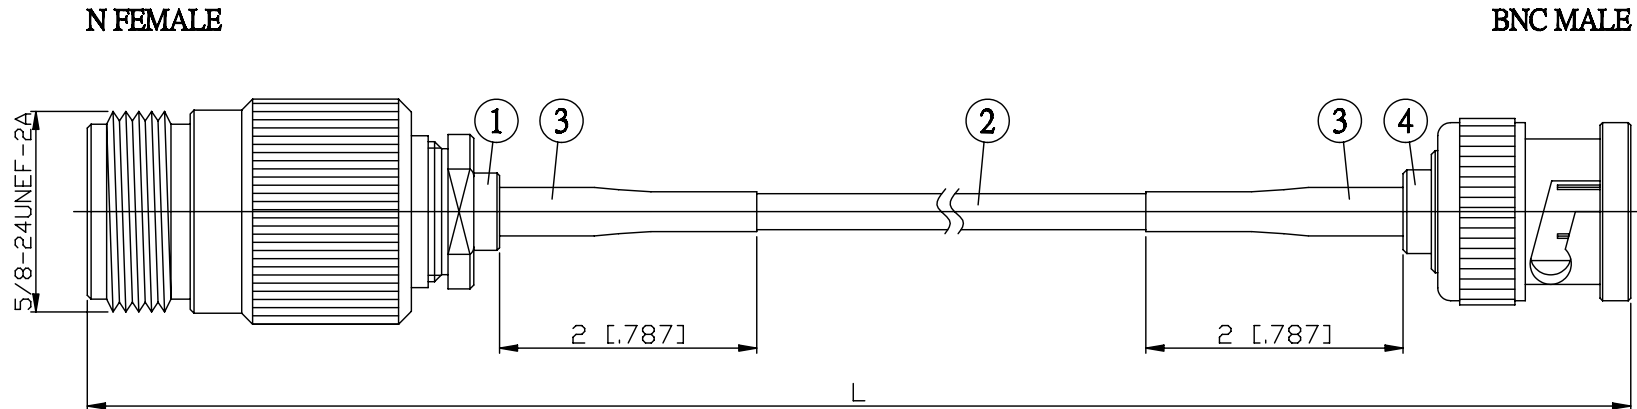

NO.	COMPONENTS	IMPEDANCE
1	N FEMALE	50 OHM
2	JBY100	50 OHM
3	HEAT SHRINKING TUBE	
4	BNC MALE	50 OHM

JYE BAO P/N	L CM (INCH)
N80B30-L100-15	15 (5.906)
N80B30-L100-30	30 (11.811)
N80B30-L100-50	50 (19.685)
N80B30-L100-100	100 (39.370)
N80B30-L100-150	150 (59.055)
N80B30-L100-200	200 (78.740)
N80B30-L100-XXX	CUSTOM LENGTH IN CM

LENGTH TOLERANCE IS ±1.5% OR ±10MM, WHICHEVER IS GREATER.	JYE BAO CO., LTD. TAIPEI TAIWAN
	<small>DESCRIPTION</small> CABLE ASSEMBLY N JACK TO BNC PLUG
	<small>JYE BAO DRAWING NO.</small> N80B30-L100-XXX