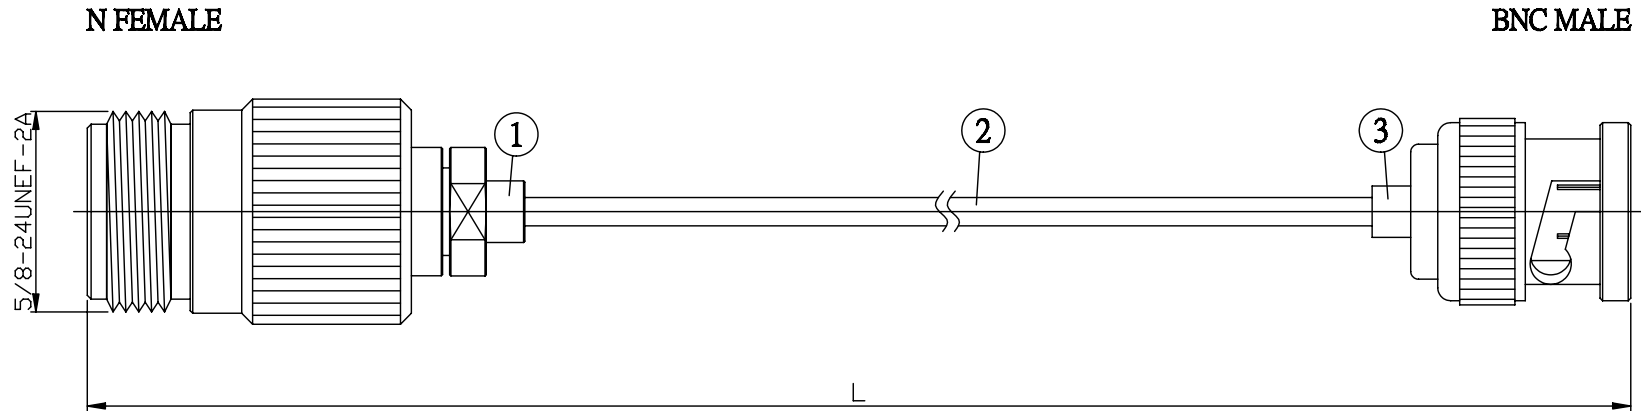

NO.	COMPONENTS	IMPEDANCE
1	N FEMALE	50 OHM
2	.085" TIN PLATED SEMI-RIGID CABLE (TIN PLATED RG405)	50 OHM
3	BNC MALE	50 OHM

JYE BAO P/N	L CM (INCH)
N80B30-85T-15	15 (5.906)
N80B30-85T-30	30 (11.811)
N80B30-85T-50	50 (19.685)
N80B30-85T-100	100 (39.370)
N80B30-85T-150	150 (59.055)
N80B30-85T-200	200 (78.740)
N80B30-85T-XXX	CUSTOM LENGTH IN CM

LENGTH TOLERANCE IS ±1.5% OR ±10MM, WHICHEVER IS GREATER.	JYE BAO CO., LTD. TAIPEI TAIWAN
	<small>DESCRIPTION</small> CABLE ASSEMBLY N JACK TO BNC PLUG
	<small>JYE BAO DRAWING NO.</small> N80B30-85T-XXX