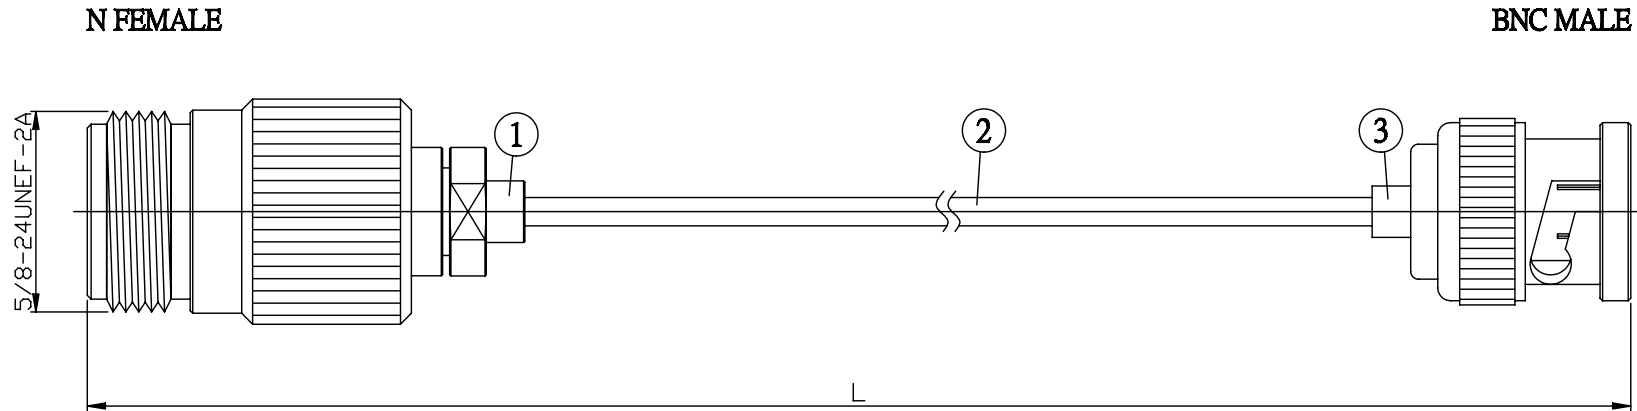

NO.	COMPONENTS	IMPEDANCE
1	N FEMALE	50 OHM
2	.085" HANDBENDABLE CABLE (= JYEBAO P/N .085SRF-W-P-50)	50 OHM
3	BNC MALE	50 OHM

JYE BAO P/N	L CM (INCH)
N80B30-85S-15	15 (5.906)
N80B30-85S-30	30 (11.811)
N80B30-85S-50	50 (19.685)
N80B30-85S-100	100 (39.370)
N80B30-85S-150	150 (59.055)
N80B30-85S-200	200 (78.740)
N80B30-85S-XXX	CUSTOM LENGTH IN CM

LENGTH TOLERANCE IS ±1.5% OR ±10MM, WHICHEVER IS GREATER.	JYE BAO CO., LTD. TAIPEI TAIWAN
	<small>DESCRIPTION</small> CABLE ASSEMBLY N JACK TO BNC PLUG
	<small>JYE BAO DRAWING NO.</small> N80B30-85S-XXX