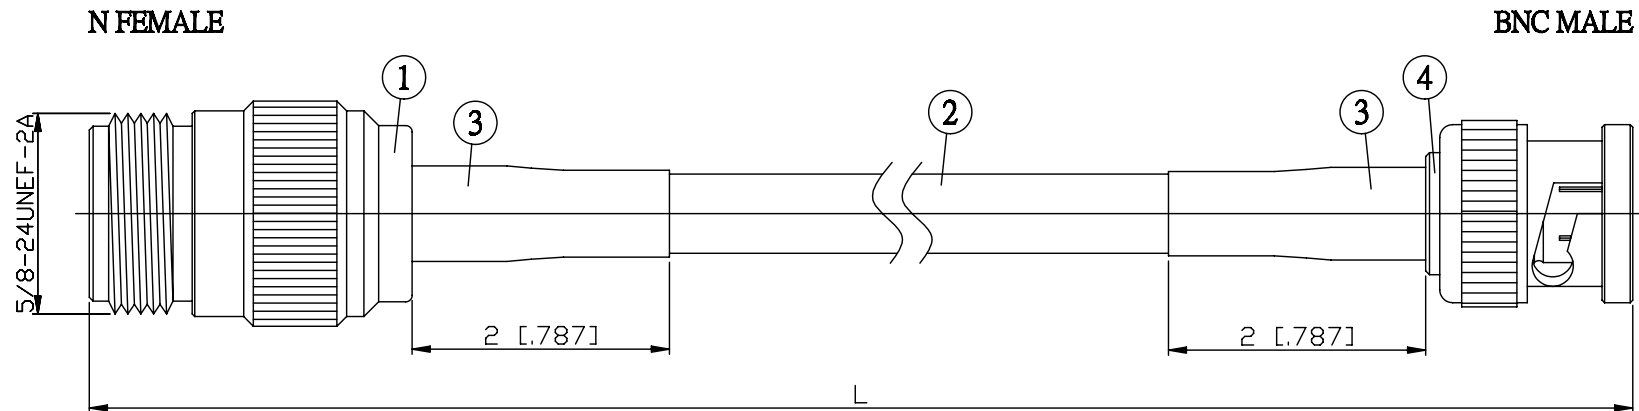

NO.	COMPONENTS	IMPEDANCE
1	N FEMALE	75 OHM
2	RG59	75 OHM
3	HEAT SHRINKING TUBE	
4	BNC MALE	75 OHM

JYE BAO P/N	L CM (INCH)
N80B30-59-15	15 (5.906)
N80B30-59-30	30 (11.811)
N80B30-59-50	50 (19.685)
N80B30-59-100	100 (39.370)
N80B30-59-150	150 (59.055)
N80B30-59-200	200 (78.740)
N80B30-59-XXX	CUSTOM LENGTH IN CM

<b>LENGTH TOLERANCE IS ±1.5% OR ±10MM, WHICHEVER IS GREATER.</b>	<b>JYE BAO CO., LTD.</b> TAIPEI TAIWAN
	<small>DESCRIPTION</small> <b>CABLE ASSEMBLY N JACK TO BNC PLUG</b>
	<small>JYE BAO DRAWING NO.</small> <b>N80B30-59-XXX</b>