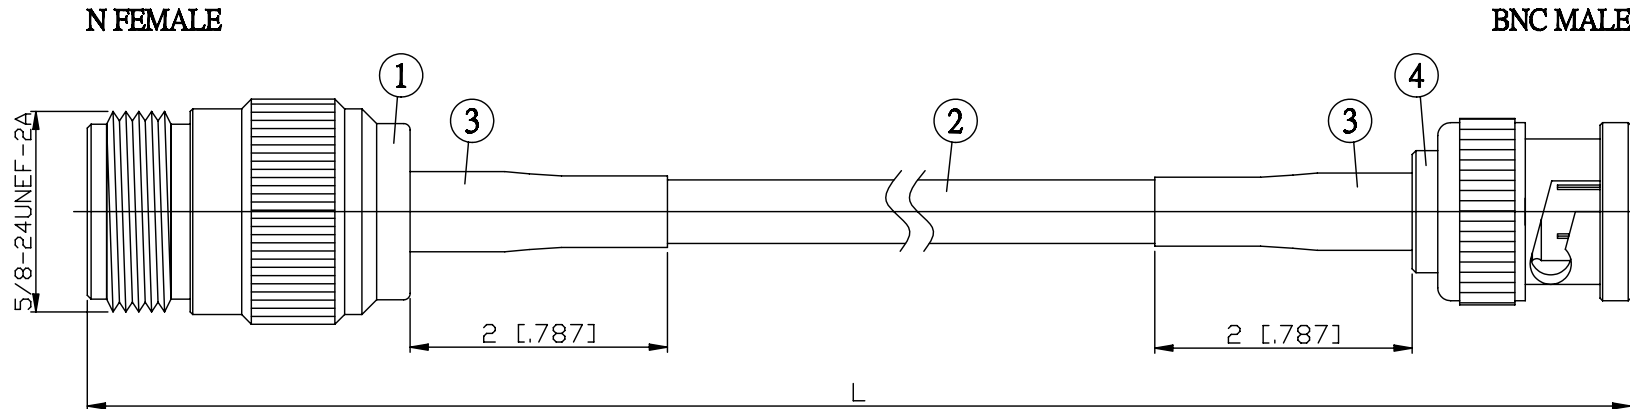

NO.	COMPONENTS	IMPEDANCE
1	N FEMALE	50 OHM
2	RG58	50 OHM
3	HEAT SHRINKING TUBE	
4	BNC MALE	50 OHM

JYE BAO P/N	L CM (INCH)
N80B30-58-15	15 (5.906)
N80B30-58-30	30 (11.811)
N80B30-58-50	50 (19.685)
N80B30-58-100	100 (39.370)
N80B30-58-150	150 (59.055)
N80B30-58-200	200 (78.740)
N80B30-58-XXX	CUSTOM LENGTH IN CM

LENGTH TOLERANCE IS ±1.5% OR ±10MM, WHICHEVER IS GREATER.	JYE BAO CO., LTD. TAIPEI TAIWAN
	DESCRIPTION CABLE ASSEMBLY N JACK TO BNC PLUG
	JYE BAO DRAWING NO. N80B30-58-XXX