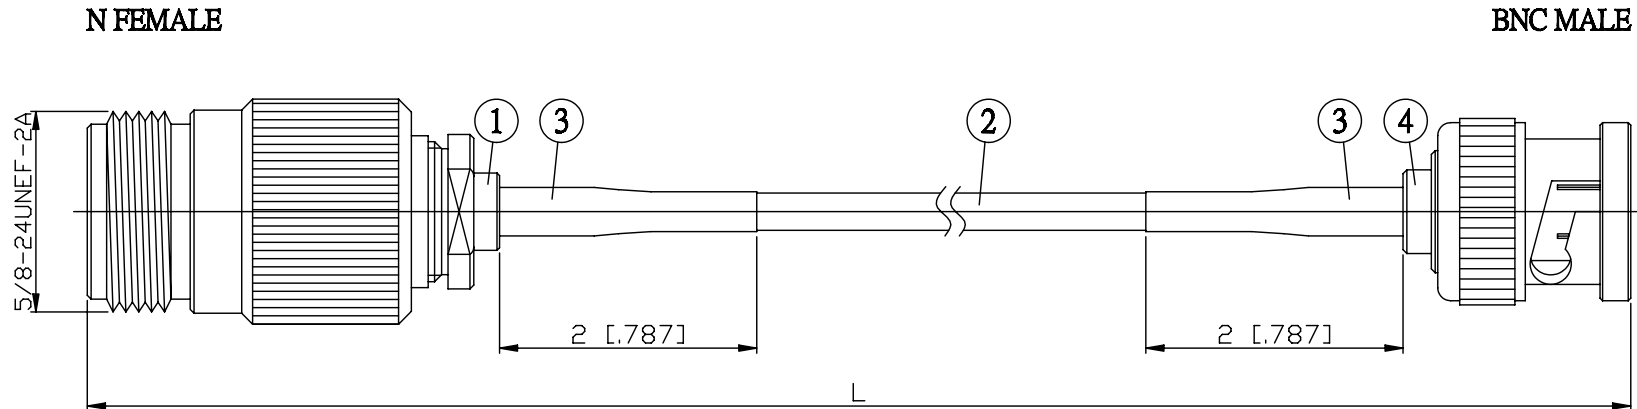

NO.	COMPONENTS	IMPEDANCE
1	N FEMALE	50 OHM
2	DOUBLE SHIELDED RG316(= RD316)	50 OHM
3	HEAT SHRINKING TUBE	
4	BNC MALE	50 OHM

JYE BAO P/N	L CM (INCH)
N80B30-316D-15	15 (5.906)
N80B30-316D-30	30 (11.811)
N80B30-316D-50	50 (19.685)
N80B30-316D-100	100 (39.370)
N80B30-316D-150	150 (59.055)
N80B30-316D-200	200 (78.740)
N80B30-316D-XXX	CUSTOM LENGTH IN CM

LENGTH TOLERANCE IS ±1.5% OR ±10MM, WHICHEVER IS GREATER.	JYE BAO CO., LTD. TAIPEI TAIWAN
	<small>DESCRIPTION</small> CABLE ASSEMBLY N JACK TO BNC PLUG
	<small>JYE BAO DRAWING NO.</small> N80B30-316D-XXX