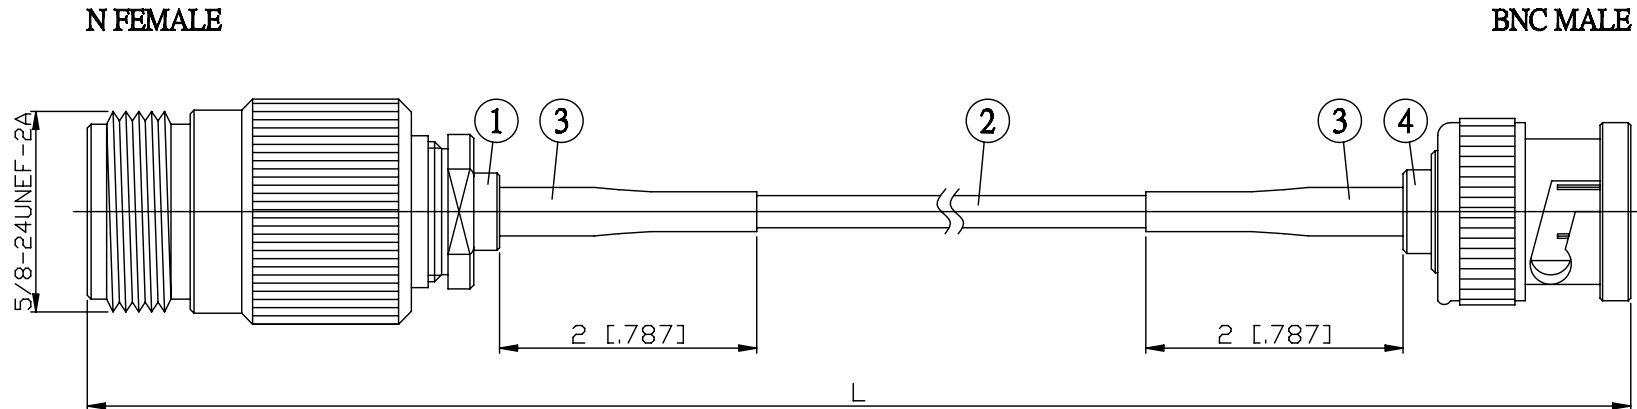

NO.	COMPONENTS	IMPEDANCE
1	N FEMALE	50 OHM
2	RG316	50 OHM
3	HEAT SHRINKING TUBE	
4	BNC MALE	50 OHM

JYE BAO P/N	L CM (INCH)
N80B30-316-15	15 (5.906)
N80B30-316-30	30 (11.811)
N80B30-316-50	50 (19.685)
N80B30-316-100	100 (39.370)
N80B30-316-150	150 (59.055)
N80B30-316-200	200 (78.740)
N80B30-316-XXX	CUSTOM LENGTH IN CM

<b>LENGTH TOLERANCE IS ±1.5% OR ±10MM, WHICHEVER IS GREATER.</b>	<b>JYE BAO CO., LTD.</b> TAIPEI TAIWAN
	DESCRIPTION <b>CABLE ASSEMBLY N JACK TO BNC PLUG</b>
	JYE BAO DRAWING NO. <b>N80B30-316-XXX</b>