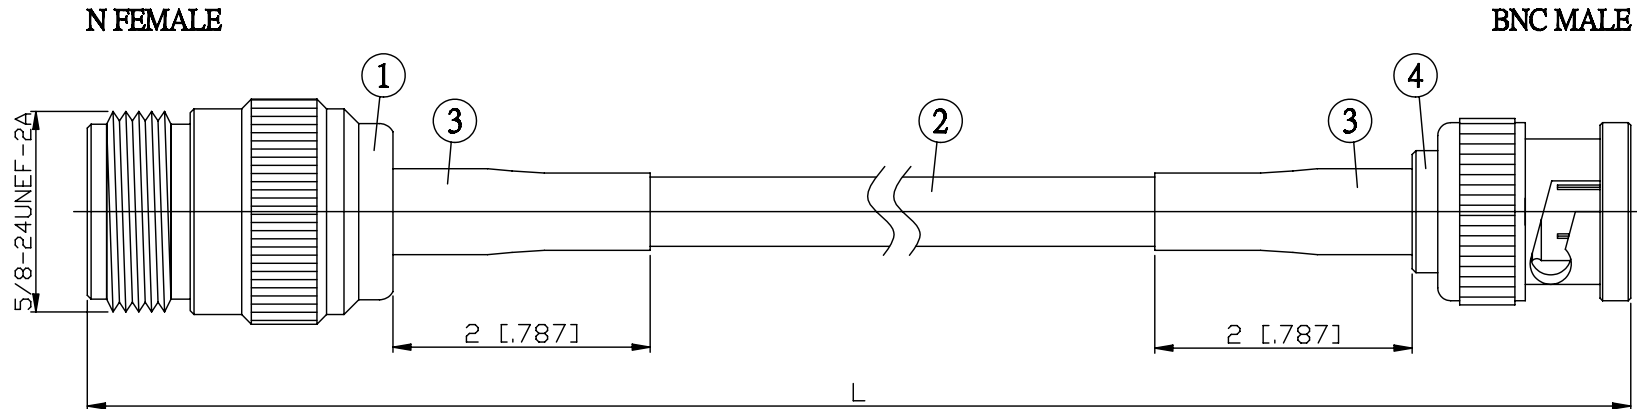

NO.	COMPONENTS	IMPEDANCE
1	N FEMALE	50 OHM
2	RG223	50 OHM
3	HEAT SHRINKING TUBE	
4	BNC MALE	50 OHM

JYE BAO P/N	L CM (INCH)
N80B30-223-15	15 (5.906)
N80B30-223-30	30 (11.811)
N80B30-223-50	50 (19.685)
N80B30-223-100	100 (39.370)
N80B30-223-150	150 (59.055)
N80B30-223-200	200 (78.740)
N80B30-223-XXX	CUSTOM LENGTH IN CM

<b>LENGTH TOLERANCE IS ±1.5% OR ±10MM, WHICHEVER IS GREATER.</b>	<b>JYE BAO CO., LTD.</b> TAIPEI TAIWAN
	DESCRIPTION <b>CABLE ASSEMBLY N JACK TO BNC PLUG</b>
	JYE BAO DRAWING NO. <b>N80B30-223-XXX</b>