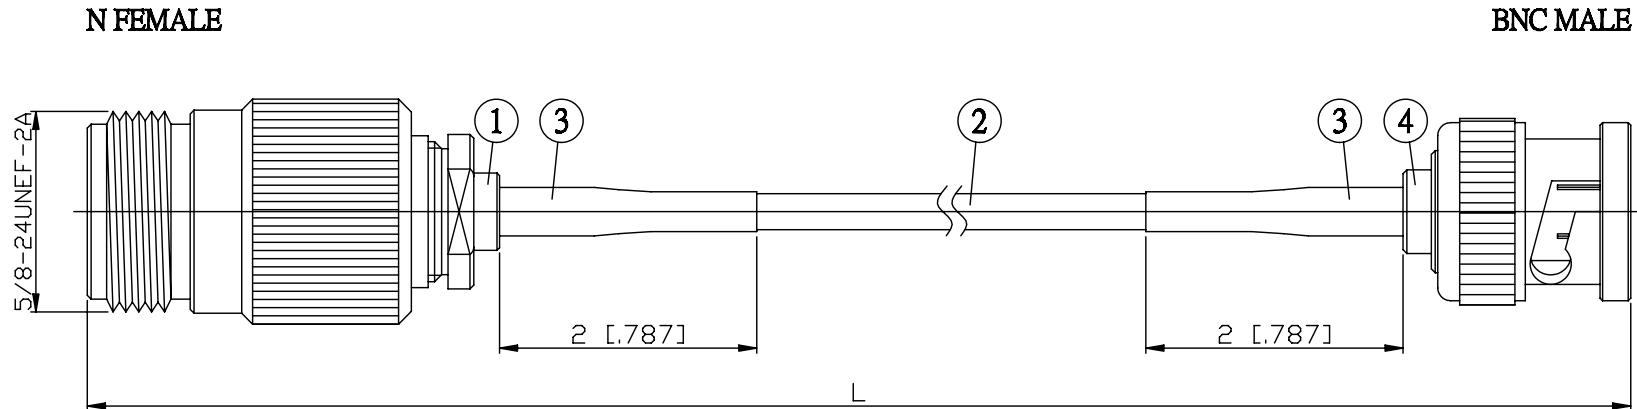

NO.	COMPONENTS	IMPEDANCE
1	N FEMALE	50 OHM
2	RG174	50 OHM
3	HEAT SHRINKING TUBE	
4	BNC MALE	50 OHM

JYE BAO P/N	L CM (INCH)
N80B30-174-15	15 (5.906)
N80B30-174-30	30 (11.811)
N80B30-174-50	50 (19.685)
N80B30-174-100	100 (39.370)
N80B30-174-150	150 (59.055)
N80B30-174-200	200 (78.740)
N80B30-174-XXX	CUSTOM LENGTH IN CM

LENGTH TOLERANCE IS ±1.5% OR ±10MM, WHICHEVER IS GREATER.	JYE BAO CO., LTD. TAIPEI TAIWAN
	DESCRIPTION CABLE ASSEMBLY N JACK TO BNC PLUG
	JYE BAO DRAWING NO. N80B30-174-XXX