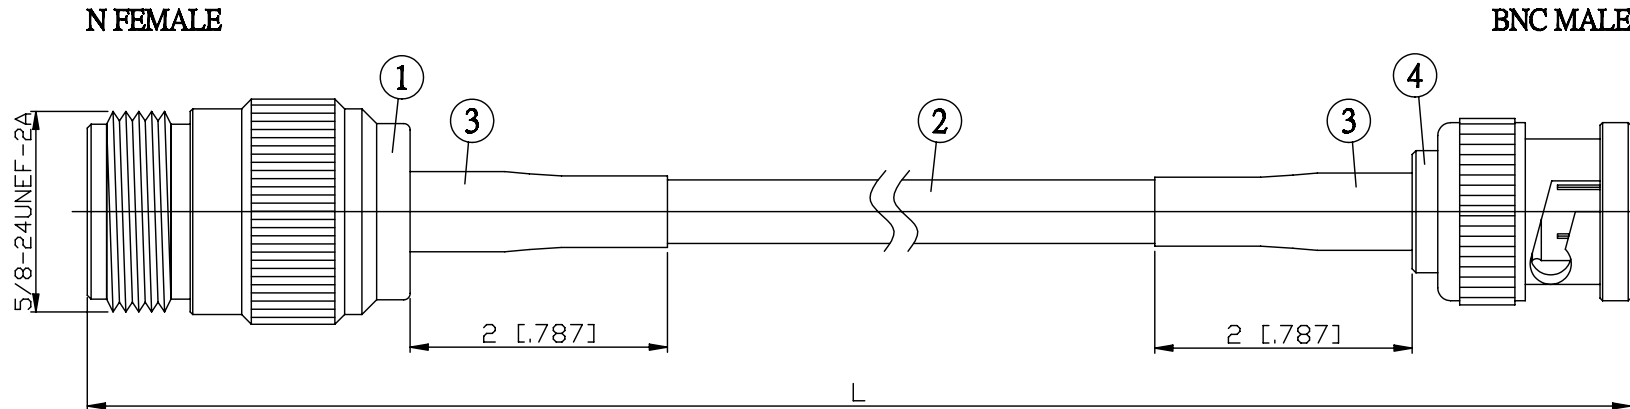

NO.	COMPONENTS	IMPEDANCE
1	N FEMALE	50 OHM
2	RG142	50 OHM
3	HEAT SHRINKING TUBE	
4	BNC MALE	50 OHM

JYE BAO P/N	L CM (INCH)
N80B30-142-15	15 (5.906)
N80B30-142-30	30 (11.811)
N80B30-142-50	50 (19.685)
N80B30-142-100	100 (39.370)
N80B30-142-150	150 (59.055)
N80B30-142-200	200 (78.740)
N80B30-142-XXX	CUSTOM LENGTH IN CM

LENGTH TOLERANCE IS ±1.5% OR ±10MM, WHICHEVER IS GREATER.	JYE BAO CO., LTD. TAIPEI TAIWAN
	<small>DESCRIPTION</small> CABLE ASSEMBLY N JACK TO BNC PLUG
	<small>JYE BAO DRAWING NO.</small> N80B30-142-XXX