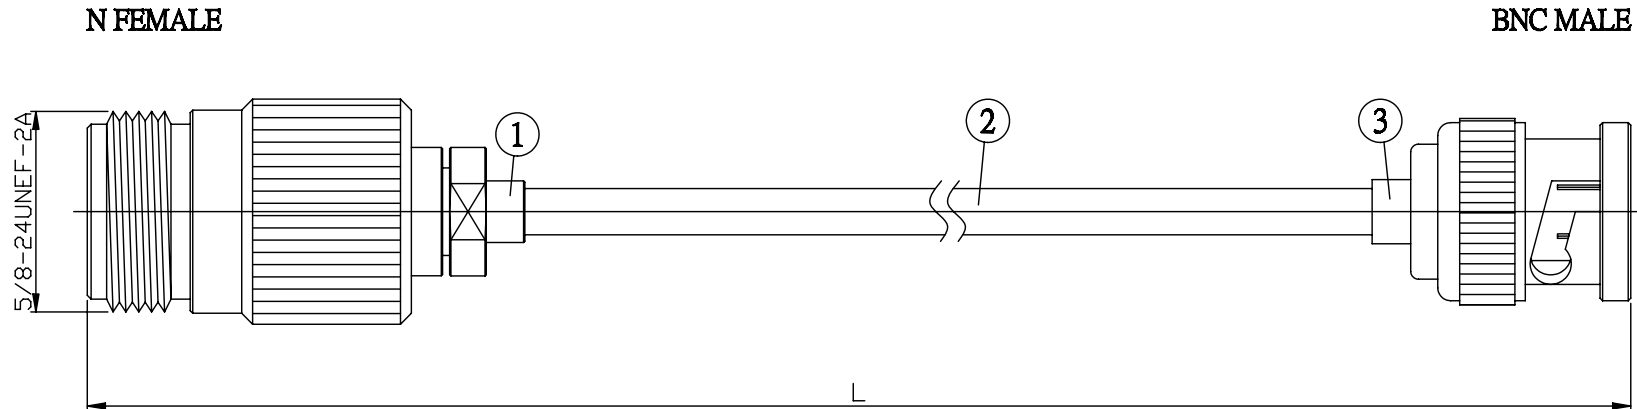

NO.	COMPONENTS	IMPEDANCE
1	N FEMALE	50 OHM
2	.141" TIN PLATED SEMI-RIGID CABLE (TIN PLATED RG402)	50 OHM
3	BNC MALE	50 OHM

JYE BAO P/N	L CM (INCH)
N80B30-141T-15	15 (5.906)
N80B30-141T-30	30 (11.811)
N80B30-141T-50	50 (19.685)
N80B30-141T-100	100 (39.370)
N80B30-141T-150	150 (59.055)
N80B30-141T-200	200 (78.740)
N80B30-141T-XXX	CUSTOM LENGTH IN CM

<b>LENGTH TOLERANCE IS ±1.5% OR ±10MM, WHICHEVER IS GREATER.</b>	<b>JYE BAO CO., LTD.</b> TAIPEI TAIWAN
	<small>DESCRIPTION</small> CABLE ASSEMBLY N JACK TO BNC PLUG
	<small>JYE BAO DRAWING NO.</small> N80B30-141T-XXX