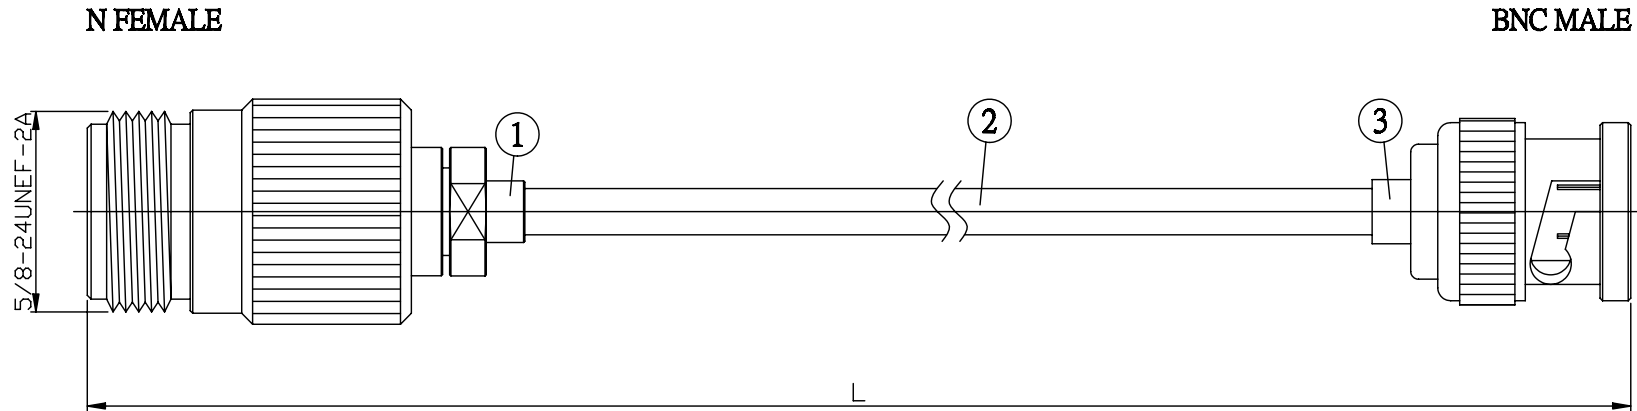

NO.	COMPONENTS	IMPEDANCE
1	N FEMALE	50 OHM
2	.141" HANDBENDABLE CABLE (= JYEBAO P/N .141SRF-W-P-50)	50 OHM
3	BNC MALE	50 OHM

JYE BAO P/N	L CM (INCH)
N80B30-141S-15	15 (5.906)
N80B30-141S-30	30 (11.811)
N80B30-141S-50	50 (19.685)
N80B30-141S-100	100 (39.370)
N80B30-141S-150	150 (59.055)
N80B30-141S-200	200 (78.740)
N80B30-141S-XXX	CUSTOM LENGTH IN CM

<b>LENGTH TOLERANCE IS ±1.5% OR ±10MM, WHICHEVER IS GREATER.</b>	<b>JYE BAO CO., LTD.</b> TAIPEI TAIWAN
	<small>DESCRIPTION</small> CABLE ASSEMBLY N JACK TO BNC PLUG
	<small>JYE BAO DRAWING NO.</small> N80B30-141S-XXX