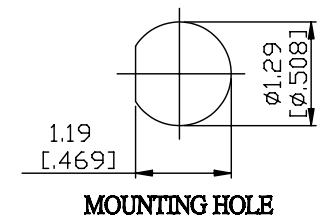

NO.	COMPONENTS	IMPEDANCE
1	N MALE RIGHT ANGLE	50 OHM
2	JBY240	50 OHM
3	HEAT SHRINKING TUBE	
4	TNC REVERSE POLARITY FEMALE FOR BULKHEAD	50 OHM

JYE BAO P/N	L CM (INCH)
N39T95-L240-15	15 (5.906)
N39T95-L240-30	30 (11.811)
N39T95-L240-50	50 (19.685)
N39T95-L240-100	100 (39.370)
N39T95-L240-150	150 (59.055)
N39T95-L240-200	200 (78.740)
N39T95-L240-XXX	CUSTOM LENGTH IN CM

LENGTH TOLERANCE IS ±1.5% OR ±10MM, WHICHEVER IS GREATER.	JYE BAO CO., LTD. TAIPEI TAIWAN
	DESCRIPTION CABLE ASSEMBLY N PLUG R/A TO TNC R/P JACK FOR BULKHEAD
	JYE BAO DRAWING NO. N39T95-L240-XXX