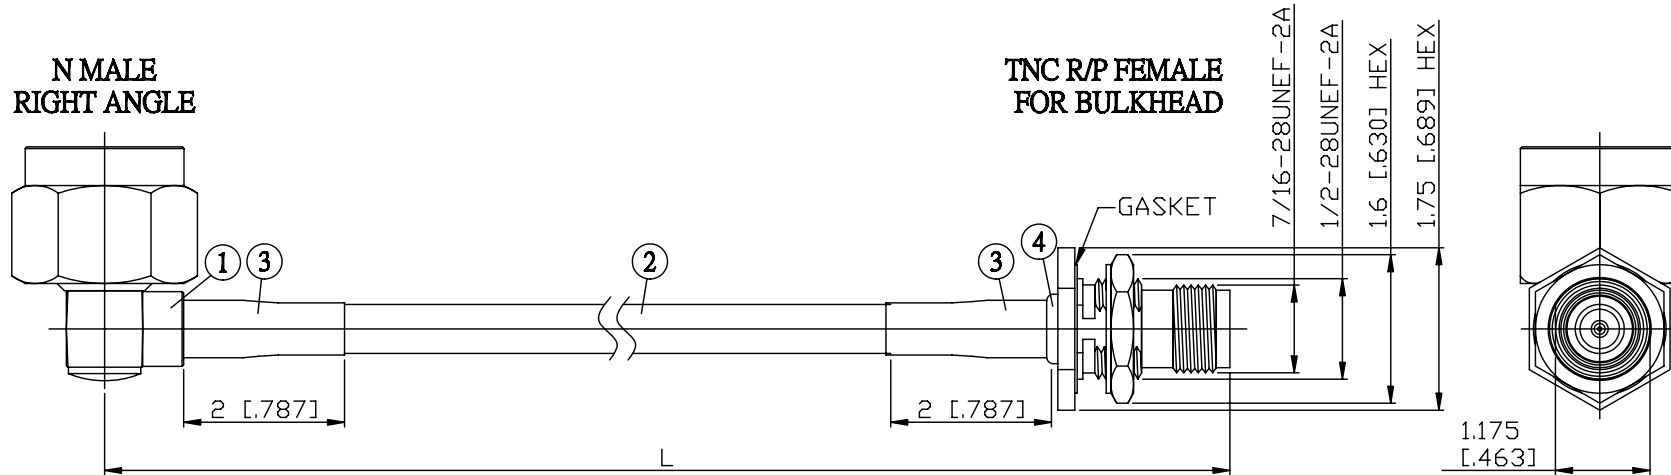

NO.	COMPONENTS	IMPEDANCE
1	N MALE RIGHT ANGLE	50 OHM
2	JBY240	50 OHM
3	HEAT SHRINKING TUBE	
4	TNC REVERSE POLARITY FEMALE FOR BULKHEAD	50 OHM

JYE BAO P/N	L CM (INCH)
N39T95-L240-15	15 (5.906)
N39T95-L240-30	30 (11.811)
N39T95-L240-50	50 (19.685)
N39T95-L240-100	100 (39.370)
N39T95-L240-150	150 (59.055)
N39T95-L240-200	200 (78.740)
N39T95-L240-XXX	CUSTOM LENGTH IN CM

LENGTH TOLERANCE IS ±1.5% OR ±10MM, WHICHEVER IS GREATER.	JYE BAO CO., LTD. TAIPEI TAIWAN
	DESCRIPTION CABLE ASSEMBLY N PLUG R/A TO TNC R/P JACK FOR BULKHEAD
	JYE BAO DRAWING NO. N39T95-L240-XXX