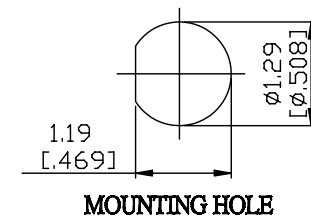

NO.	COMPONENTS	IMPEDANCE
1	N MALE RIGHT ANGLE	50 OHM
2	JBY195	50 OHM
3	HEAT SHRINKING TUBE	
4	TNC REVERSE POLARITY FEMALE FOR BULKHEAD	50 OHM

JYE BAO P/N	L CM (INCH)
N39T95-L195-15	15 (5.906)
N39T95-L195-30	30 (11.811)
N39T85-L195-50	50 (19.685)
N39T95-L195-100	100 (39.370)
N39T95-L195-150	150 (59.055)
N39T95-L195-200	200 (78.740)
N39T95-L195-XXX	CUSTOM LENGTH IN CM

<b>LENGTH TOLERANCE IS ±1.5% OR ±10MM, WHICHEVER IS GREATER.</b>	<b>JYE BAO CO., LTD.</b> TAIPEI TAIWAN
	DESCRIPTION CABLE ASSEMBLY N PLUG R/A TO TNC R/P JACK FOR BULKHEAD
	JYE BAO DRAWING NO. N39T95-L195-XXX