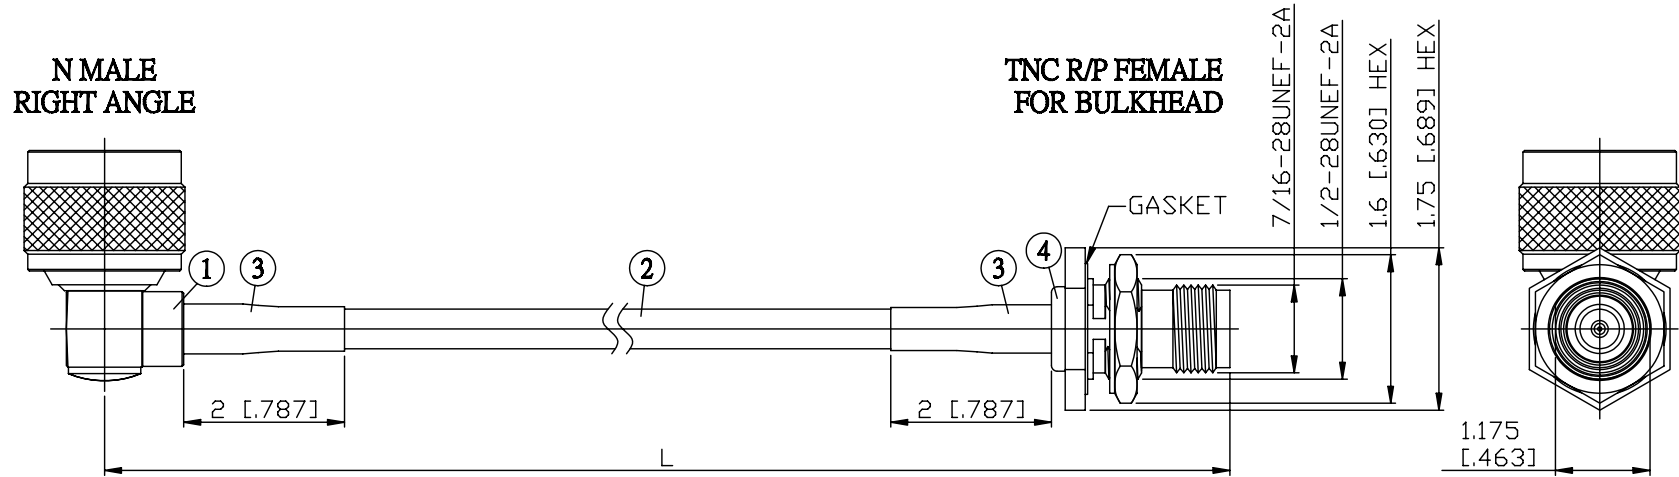

NO.	COMPONENTS	IMPEDANCE
1	N MALE RIGHT ANGLE	50 OHM
2	JBY195	50 OHM
3	HEAT SHRINKING TUBE	
4	TNC REVERSE POLARITY FEMALE FOR BULKHEAD	50 OHM

JYE BAO P/N	L CM (INCH)
N39T95-L195-15	15 (5.906)
N39T95-L195-30	30 (11.811)
N39T85-L195-50	50 (19.685)
N39T95-L195-100	100 (39.370)
N39T95-L195-150	150 (59.055)
N39T95-L195-200	200 (78.740)
N39T95-L195-XXX	CUSTOM LENGTH IN CM

<b>LENGTH TOLERANCE IS ±1.5% OR ±10MM, WHICHEVER IS GREATER.</b>	<b>JYE BAO CO., LTD.</b> TAIPEI TAIWAN
	DESCRIPTION CABLE ASSEMBLY N PLUG R/A TO TNC R/P JACK FOR BULKHEAD
	JYE BAO DRAWING NO. N39T95-L195-XXX