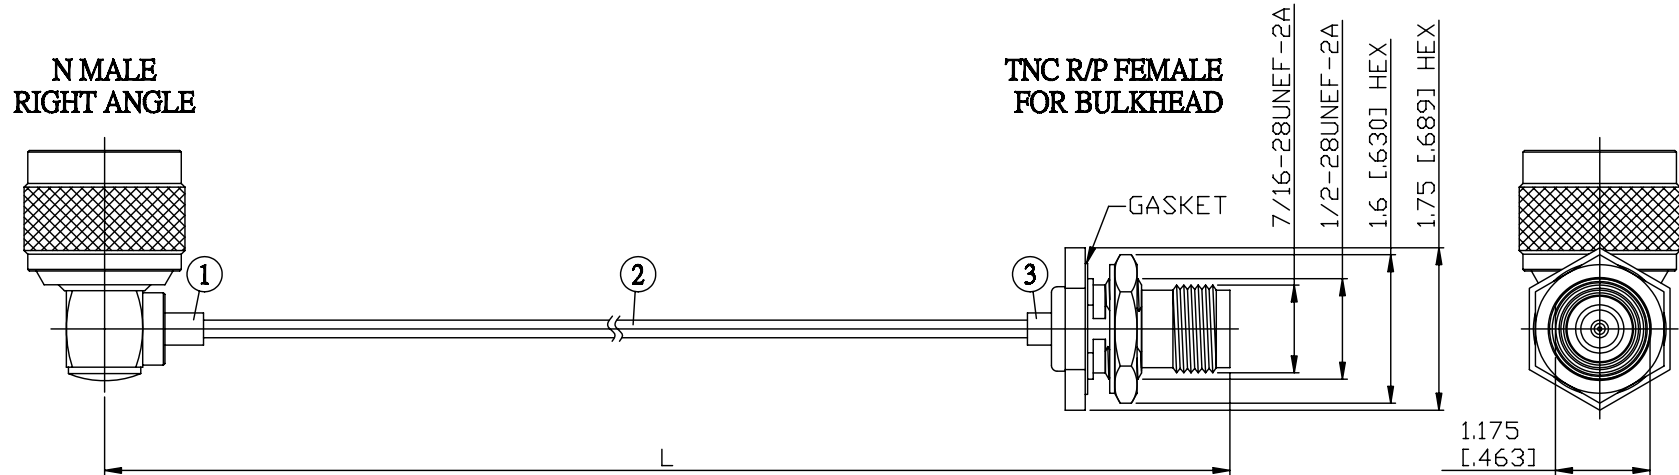

NO.	COMPONENTS	IMPEDANCE
1	N MALE RIGHT ANGLE	50 OHM
2	.085" HANDBENDABLE CABLE (= JYBAO P/N .085SRF-W-P-50)	50 OHM
3	TNC REVERSE POLARITY FEMALE FOR BULKHEAD	50 OHM

JYE BAO P/N	L CM (INCH)
N39T95-85S-15	15 (5.906)
N39T95-85S-30	30 (11.811)
N39T95-85S-50	50 (19.685)
N39T95-85S-100	100 (39.370)
N39T95-85S-150	150 (59.055)
N39T95-85S-200	200 (78.740)
N39T95-85S-XXX	CUSTOM LENGTH IN CM

LENGTH TOLERANCE IS ±1.5% OR ±10MM, WHICHEVER IS GREATER.	JYE BAO CO., LTD. TAIPEI TAIWAN
	DESCRIPTION CABLE ASSEMBLY N PLUG R/A TO TNC R/P JACK FOR BULKHEAD
	JYE BAO DRAWING NO. N39T95-85S-XXX