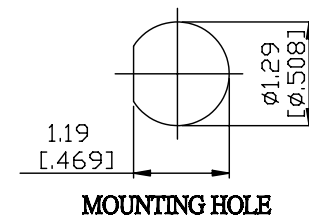

NO.	COMPONENTS	IMPEDANCE
1	N MALE RIGHT ANGLE	50 OHM
2	.085" HANDBENDABLE CABLE (= JYBAO P/N .085SRF-W-P-50)	50 OHM
3	TNC REVERSE POLARITY FEMALE FOR BULKHEAD	50 OHM

JYE BAO P/N	L CM (INCH)
N39T95-85S-15	15 (5.906)
N39T95-85S-30	30 (11.811)
N39T95-85S-50	50 (19.685)
N39T95-85S-100	100 (39.370)
N39T95-85S-150	150 (59.055)
N39T95-85S-200	200 (78.740)
N39T95-85S-XXX	CUSTOM LENGTH IN CM

LENGTH TOLERANCE IS ±1.5% OR ±10MM, WHICHEVER IS GREATER.	JYE BAO CO., LTD. TAIPEI TAIWAN
	DESCRIPTION CABLE ASSEMBLY N PLUG R/A TO TNC R/P JACK FOR BULKHEAD
	JYE BAO DRAWING NO. N39T95-85S-XXX