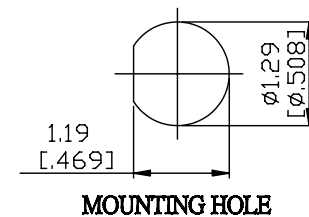

NO.	COMPONENTS	IMPEDANCE
1	N MALE RIGHT ANGLE	50 OHM
2	RG58	50 OHM
3	HEAT SHRINKING TUBE	
4	TNC REVERSE POLARITY FEMALE FOR BULKHEAD	50 OHM

JYE BAO P/N	L CM (INCH)
N39T95-58-15	15 (5.906)
N39T95-58-30	30 (11.811)
N39T85-58-50	50 (19.685)
N39T95-58-100	100 (39.370)
N39T95-58-150	150 (59.055)
N39T95-58-200	200 (78.740)
N39T95-58-XXX	CUSTOM LENGTH IN CM

MOUNTING HOLE

<p>LENGTH TOLERANCE IS ±1.5% OR ±10MM, WHICHEVER IS GREATER.</p>	<p>JYE BAO CO., LTD.</p> <p>TAIPEI TAIWAN</p>
	<p>DESCRIPTION CABLE ASSEMBLY N PLUG R/A TO TNC R/P JACK FOR BULKHEAD</p>
	<p>JYE BAO DRAWING NO. N39T95-58-XXX</p>