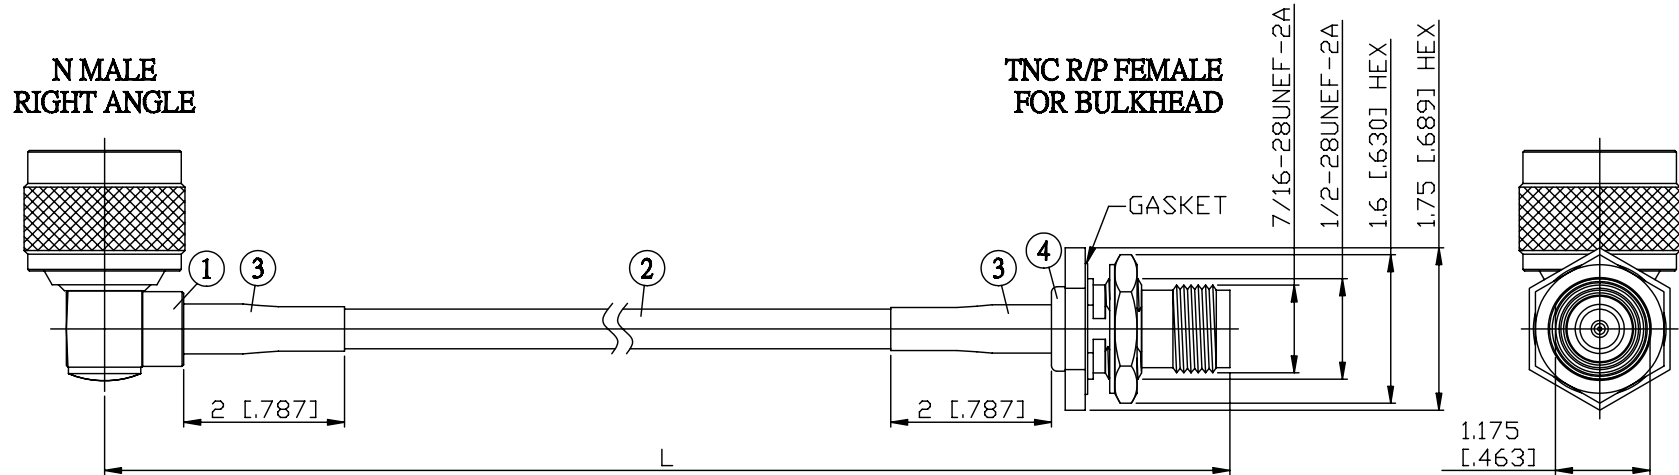

NO.	COMPONENTS	IMPEDANCE
1	N MALE RIGHT ANGLE	50 OHM
2	RG58	50 OHM
3	HEAT SHRINKING TUBE	
4	TNC REVERSE POLARITY FEMALE FOR BULKHEAD	50 OHM

JYE BAO P/N	L CM (INCH)
N39T95-58-15	15 (5.906)
N39T95-58-30	30 (11.811)
N39T85-58-50	50 (19.685)
N39T95-58-100	100 (39.370)
N39T95-58-150	150 (59.055)
N39T95-58-200	200 (78.740)
N39T95-58-XXX	CUSTOM LENGTH IN CM

MOUNTING HOLE

<p>LENGTH TOLERANCE IS ±1.5% OR ±10MM, WHICHEVER IS GREATER.</p>	<p>JYE BAO CO., LTD.</p> <p>TAIPEI TAIWAN</p>
	<p>DESCRIPTION CABLE ASSEMBLY N PLUG R/A TO TNC R/P JACK FOR BULKHEAD</p>
	<p>JYE BAO DRAWING NO. N39T95-58-XXX</p>