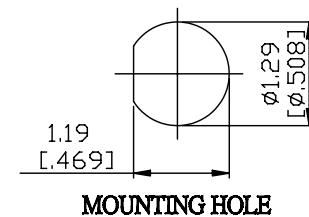

NO.	COMPONENTS	IMPEDANCE
1	N MALE RIGHT ANGLE	50 OHM
2	RG316	50 OHM
3	HEAT SHRINKING TUBE	
4	TNC REVERSE POLARITY FEMALE FOR BULKHEAD	50 OHM

JYE BAO P/N	L CM (INCH)
N39T95-316-15	15 (5.906)
N39T95-316-30	30 (11.811)
N39T95-316-50	50 (19.685)
N39T95-316-100	100 (39.370)
N39T95-316-150	150 (59.055)
N39T95-316-200	200 (78.740)
N39T95-316-XXX	CUSTOM LENGTH IN CM

MOUNTING HOLE

<p>LENGTH TOLERANCE IS ±1.5% OR ±10MM, WHICHEVER IS GREATER.</p>	<p>JYE BAO CO., LTD.</p> <p>TAIPEI TAIWAN</p>
	<p>DESCRIPTION CABLE ASSEMBLY N PLUG R/A TO TNC R/P JACK FOR BULKHEAD</p>
	<p>JYE BAO DRAWING NO. N39T95-316-XXX</p>