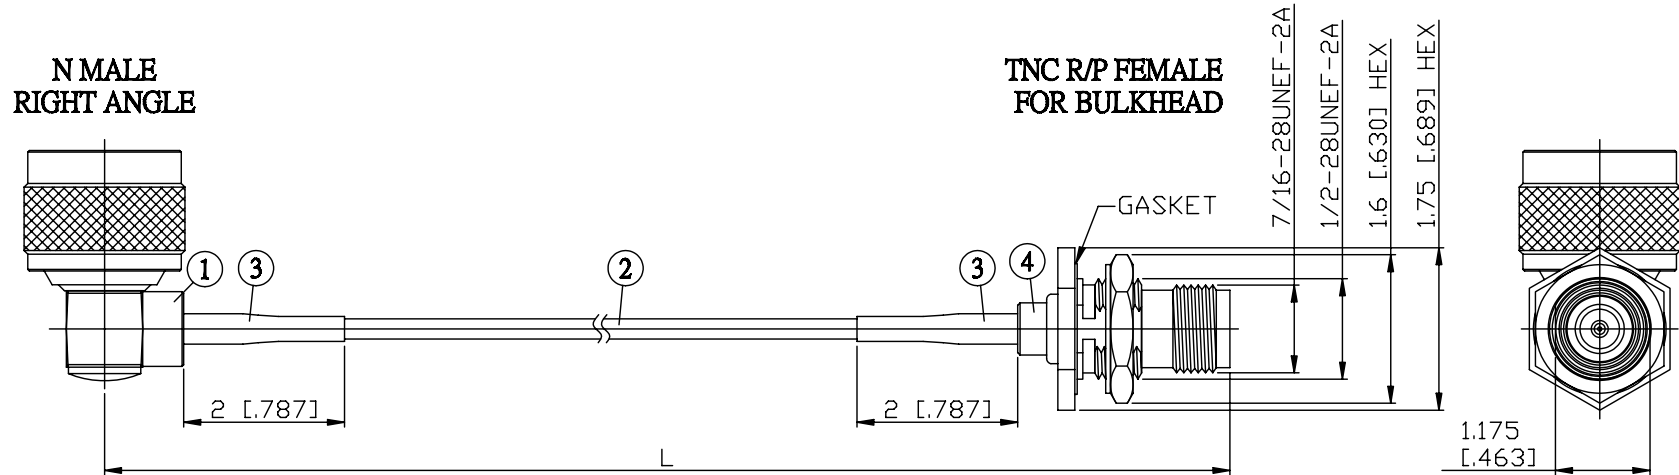

NO.	COMPONENTS	IMPEDANCE
1	N MALE RIGHT ANGLE	50 OHM
2	RG316	50 OHM
3	HEAT SHRINKING TUBE	
4	TNC REVERSE POLARITY FEMALE FOR BULKHEAD	50 OHM

JYE BAO P/N	L CM (INCH)
N39T95-316-15	15 (5.906)
N39T95-316-30	30 (11.811)
N39T95-316-50	50 (19.685)
N39T95-316-100	100 (39.370)
N39T95-316-150	150 (59.055)
N39T95-316-200	200 (78.740)
N39T95-316-XXX	CUSTOM LENGTH IN CM

MOUNTING HOLE

<p>LENGTH TOLERANCE IS ±1.5% OR ±10MM, WHICHEVER IS GREATER.</p>	<p>JYE BAO CO., LTD.</p> <p>TAIPEI TAIWAN</p>
	<p>DESCRIPTION CABLE ASSEMBLY N PLUG R/A TO TNC R/P JACK FOR BULKHEAD</p>
	<p>JYE BAO DRAWING NO. N39T95-316-XXX</p>