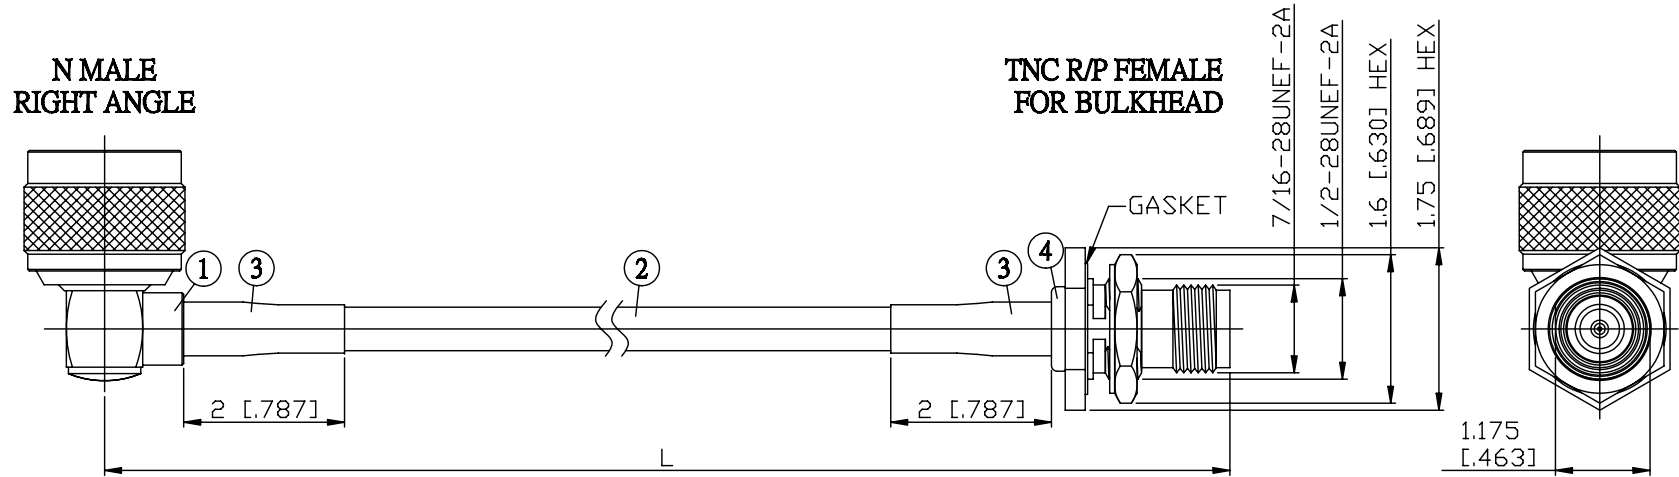

NO.	COMPONENTS	IMPEDANCE
1	N MALE RIGHT ANGLE	50 OHM
2	RG223	50 OHM
3	HEAT SHRINKING TUBE	
4	TNC REVERSE POLARITY FEMALE FOR BULKHEAD	50 OHM

JYE BAO P/N	L CM (INCH)
N39T95-223-15	15 (5.906)
N39T95-223-30	30 (11.811)
N39T95-223-50	50 (19.685)
N39T95-223-100	100 (39.370)
N39T95-223-150	150 (59.055)
N39T95-223-200	200 (78.740)
N39T95-223-XXX	CUSTOM LENGTH IN CM

MOUNTING HOLE

LENGTH TOLERANCE IS ±1.5% OR ±10MM, WHICHEVER IS GREATER.	JYE BAO CO., LTD. TAIPEI TAIWAN
	DESCRIPTION CABLE ASSEMBLY N PLUG R/A TO TNC R/P JACK FOR BULKHEAD
	JYE BAO DRAWING NO. N39T95-223-XXX