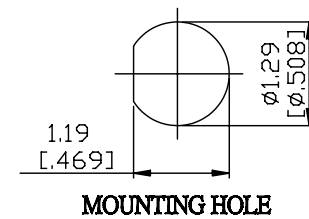

NO.	COMPONENTS	IMPEDANCE
1	N MALE RIGHT ANGLE	50 OHM
2	RG223	50 OHM
3	HEAT SHRINKING TUBE	
4	TNC REVERSE POLARITY FEMALE FOR BULKHEAD	50 OHM

JYE BAO P/N	L CM (INCH)
N39T95-223-15	15 (5.906)
N39T95-223-30	30 (11.811)
N39T95-223-50	50 (19.685)
N39T95-223-100	100 (39.370)
N39T95-223-150	150 (59.055)
N39T95-223-200	200 (78.740)
N39T95-223-XXX	CUSTOM LENGTH IN CM

MOUNTING HOLE

LENGTH TOLERANCE IS ±1.5% OR ±10MM, WHICHEVER IS GREATER.	JYE BAO CO., LTD. TAIPEI TAIWAN
	DESCRIPTION CABLE ASSEMBLY N PLUG R/A TO TNC R/P JACK FOR BULKHEAD
	JYE BAO DRAWING NO. N39T95-223-XXX