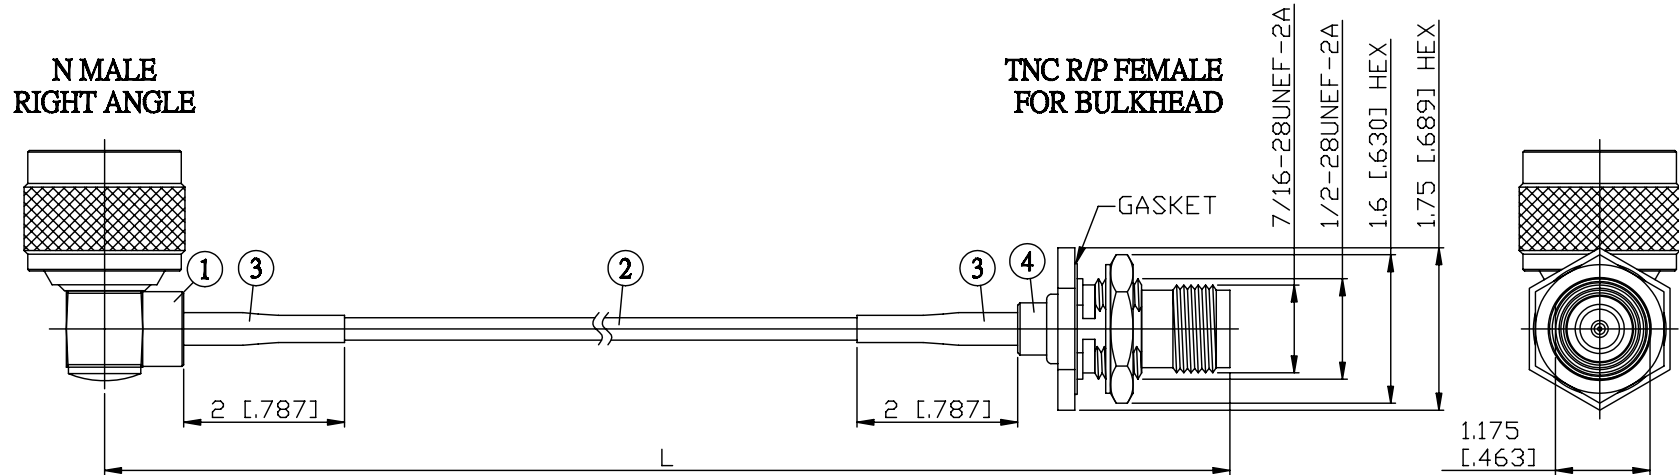

NO.	COMPONENTS	IMPEDANCE
1	N MALE RIGHT ANGLE	50 OHM
2	RG174	50 OHM
3	HEAT SHRINKING TUBE	
4	TNC REVERSE POLARITY FEMALE FOR BULKHEAD	50 OHM

JYE BAO P/N	L CM (INCH)
N39T95-174-15	15 (5.906)
N39T95-174-30	30 (11.811)
N39T95-174-50	50 (19.685)
N39T95-174-100	100 (39.370)
N39T95-174-150	150 (59.055)
N39T95-174-200	200 (78.740)
N39T95-174-XXX	CUSTOM LENGTH IN CM

MOUNTING HOLE

<b>LENGTH TOLERANCE IS ±1.5% OR ±10MM, WHICHEVER IS GREATER.</b>	<b>JYE BAO CO., LTD.</b> TAIPEI TAIWAN	
	DESCRIPTION	CABLE ASSEMBLY N PLUG R/A TO TNC R/P JACK FOR BULKHEAD
	JYE BAO DRAWING NO.	N39T95-174-XXX