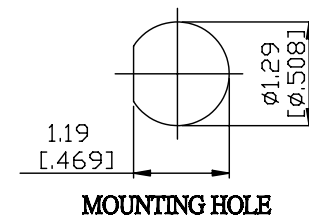

NO.	COMPONENTS	IMPEDANCE
1	N MALE RIGHT ANGLE	50 OHM
2	RG174	50 OHM
3	HEAT SHRINKING TUBE	
4	TNC REVERSE POLARITY FEMALE FOR BULKHEAD	50 OHM

JYE BAO P/N	L CM (INCH)
N39T95-174-15	15 (5.906)
N39T95-174-30	30 (11.811)
N39T95-174-50	50 (19.685)
N39T95-174-100	100 (39.370)
N39T95-174-150	150 (59.055)
N39T95-174-200	200 (78.740)
N39T95-174-XXX	CUSTOM LENGTH IN CM

MOUNTING HOLE

<b>LENGTH TOLERANCE IS ±1.5% OR ±10MM, WHICHEVER IS GREATER.</b>	<b>JYE BAO CO., LTD.</b> TAIPEI TAIWAN	
	DESCRIPTION	CABLE ASSEMBLY N PLUG R/A TO TNC R/P JACK FOR BULKHEAD
	JYE BAO DRAWING NO.	N39T95-174-XXX