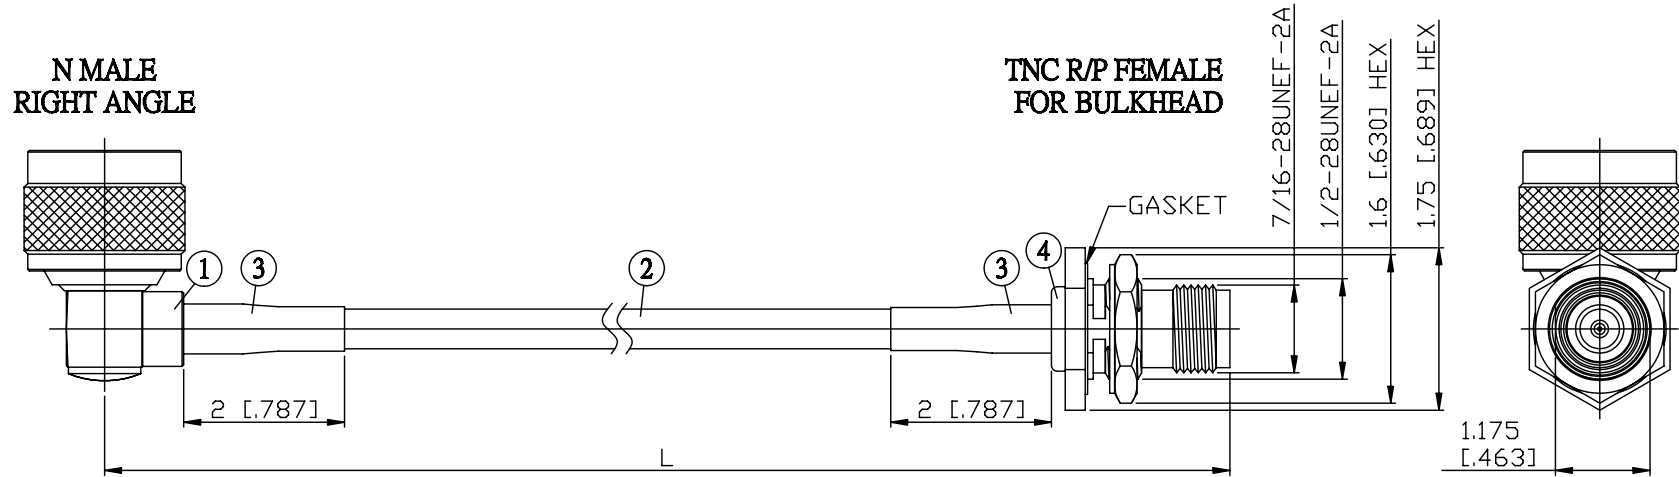

NO.	COMPONENTS	IMPEDANCE
1	N MALE RIGHT ANGLE	50 OHM
2	RG142	50 OHM
3	HEAT SHRINKING TUBE	
4	TNC REVERSE POLARITY FEMALE FOR BULKHEAD	50 OHM

JYE BAO P/N	L CM (INCH)
N39T95-142-15	15 (5.906)
N39T95-142-30	30 (11.811)
N39T95-142-50	50 (19.685)
N39T95-142-100	100 (39.370)
N39T95-142-150	150 (59.055)
N39T95-142-200	200 (78.740)
N39T95-142-XXX	CUSTOM LENGTH IN CM

MOUNTING HOLE

<p>LENGTH TOLERANCE IS ±1.5% OR ±10MM, WHICHEVER IS GREATER.</p>	<p>JYE BAO CO., LTD. TAIPEI TAIWAN</p>
	<p>DESCRIPTION CABLE ASSEMBLY N PLUG R/A TO TNC R/P JACK FOR BULKHEAD</p>
	<p>JYE BAO DRAWING NO. N39T95-142-XXX</p>