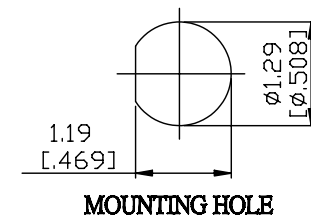

NO.	COMPONENTS	IMPEDANCE
1	N MALE RIGHT ANGLE	50 OHM
2	RG142	50 OHM
3	HEAT SHRINKING TUBE	
4	TNC REVERSE POLARITY FEMALE FOR BULKHEAD	50 OHM

JYE BAO P/N	L CM (INCH)
N39T95-142-15	15 (5.906)
N39T95-142-30	30 (11.811)
N39T95-142-50	50 (19.685)
N39T95-142-100	100 (39.370)
N39T95-142-150	150 (59.055)
N39T95-142-200	200 (78.740)
N39T95-142-XXX	CUSTOM LENGTH IN CM

MOUNTING HOLE

<p>LENGTH TOLERANCE IS ±1.5% OR ±10MM, WHICHEVER IS GREATER.</p>	<p>JYE BAO CO., LTD. TAIPEI TAIWAN</p>
	<p>DESCRIPTION CABLE ASSEMBLY N PLUG R/A TO TNC R/P JACK FOR BULKHEAD</p>
	<p>JYE BAO DRAWING NO. N39T95-142-XXX</p>