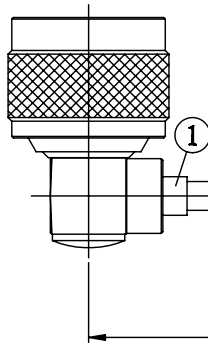

NO.	COMPONENTS	IMPEDANCE
1	N MALE RIGHT ANGLE	50 OHM
2	.141" TIN PLATED SEMI-RIGID CABLE (TIN PLATED RG402)	50 OHM
3	TNC REVERSE POLARITY FEMALE FOR BULKHEAD	50 OHM

N MALE
RIGHT ANGLE

TNC R/P FEMALE
FOR BULKHEAD

2

L

JYE BAO P/N	L CM (INCH)
N39T95-141T-15	15 (5.906)
N39T95-141T-30	30 (11.811)
N39T95-141T-50	50 (19.685)
N39T95-141T-100	100 (39.370)
N39T95-141T-150	150 (59.055)
N39T95-141T-200	200 (78.740)
N39T95-141T-XXX	CUSTOM LENGTH IN CM

MOUNTING HOLE

<p>LENGTH TOLERANCE IS ±1.5% OR ±10MM, WHICHEVER IS GREATER.</p>	<p>JYE BAO CO., LTD.</p> <p>TAIPEI TAIWAN</p>
	<p>DESCRIPTION CABLE ASSEMBLY N PLUG R/A TO TNC R/P JACK FOR BULKHEAD</p>
	<p>JYE BAO DRAWING NO. N39T95-141T-XXX</p>