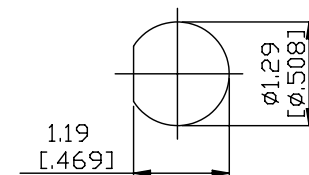

NO.	COMPONENTS	IMPEDANCE
1	N MALE RIGHT ANGLE	50 OHM
2	.141" TIN PLATED SEMI-RIGID CABLE (TIN PLATED RG402)	50 OHM
3	TNC REVERSE POLARITY FEMALE FOR BULKHEAD	50 OHM

N MALE
RIGHT ANGLE

TNC R/P FEMALE
FOR BULKHEAD

2

L

JYE BAO P/N	L CM (INCH)
N39T95-141T-15	15 (5.906)
N39T95-141T-30	30 (11.811)
N39T95-141T-50	50 (19.685)
N39T95-141T-100	100 (39.370)
N39T95-141T-150	150 (59.055)
N39T95-141T-200	200 (78.740)
N39T95-141T-XXX	CUSTOM LENGTH IN CM

MOUNTING HOLE

<p>LENGTH TOLERANCE IS ±1.5% OR ±10MM, WHICHEVER IS GREATER.</p>	<p>JYE BAO CO., LTD.</p> <p>TAIPEI TAIWAN</p>
	<p>DESCRIPTION CABLE ASSEMBLY N PLUG R/A TO TNC R/P JACK FOR BULKHEAD</p>
	<p>JYE BAO DRAWING NO. N39T95-141T-XXX</p>