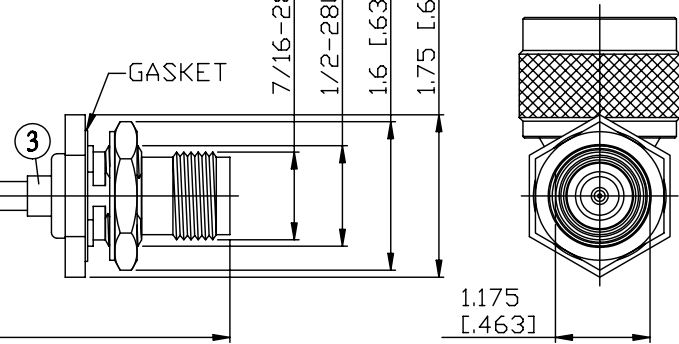

NO.	COMPONENTS	IMPEDANCE
1	N MALE RIGHT ANGLE	50 OHM
2	.141" TIN PLATED SEMI-RIGID CABLE (TIN PLATED RG402)	50 OHM
3	TNC REVERSE POLARITY FEMALE FOR BULKHEAD	50 OHM

N MALE
RIGHT ANGLE

TNC R/P FEMALE
FOR BULKHEAD

2

L

JYE BAO P/N	L CM (INCH)
N39T95-141T-15	15 (5.906)
N39T95-141T-30	30 (11.811)
N39T95-141T-50	50 (19.685)
N39T95-141T-100	100 (39.370)
N39T95-141T-150	150 (59.055)
N39T95-141T-200	200 (78.740)
N39T95-141T-XXX	CUSTOM LENGTH IN CM

MOUNTING HOLE

<p>LENGTH TOLERANCE IS ±1.5% OR ±10MM, WHICHEVER IS GREATER.</p>	<p>JYE BAO CO., LTD.</p> <p>TAIPEI TAIWAN</p>
	<p>DESCRIPTION CABLE ASSEMBLY N PLUG R/A TO TNC R/P JACK FOR BULKHEAD</p>
	<p>JYE BAO DRAWING NO. N39T95-141T-XXX</p>