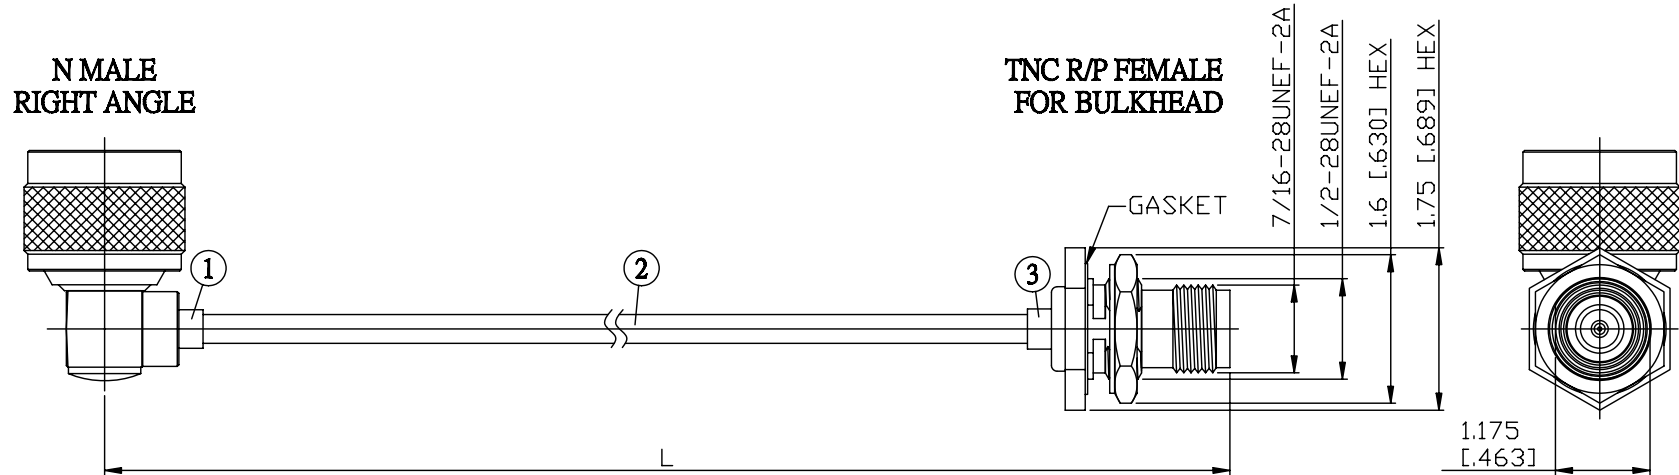

NO.	COMPONENTS	IMPEDANCE
1	N MALE RIGHT ANGLE	50 OHM
2	.141" HANDBENDABLE CABLE (= JYEBAO P/N .141SRF-W-P-50)	50 OHM
3	TNC REVERSE POLARITY FEMALE FOR BULKHEAD	50 OHM

JYE BAO P/N	L CM (INCH)
N39T95-141S-15	15 (5.906)
N39T95-141S-30	30 (11.811)
N39T95-141S-50	50 (19.685)
N39T95-141S-100	100 (39.370)
N39T95-141S-150	150 (59.055)
N39T95-141S-200	200 (78.740)
N39T95-141S-XXX	CUSTOM LENGTH IN CM

LENGTH TOLERANCE IS ±1.5% OR ±10MM, WHICHEVER IS GREATER.	JYE BAO CO., LTD. TAIPEI TAIWAN
	DESCRIPTION CABLE ASSEMBLY N PLUG R/A TO TNC R/P JACK FOR BULKHEAD
	JYE BAO DRAWING NO. N39T95-141S-XXX