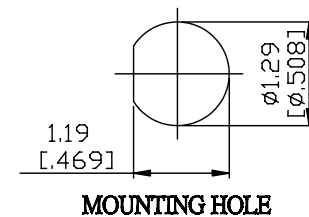

NO.	COMPONENTS	IMPEDANCE
1	N MALE RIGHT ANGLE	50 OHM
2	.141" HANDBENDABLE CABLE (= JYEBAO P/N .141SRF-W-P-50)	50 OHM
3	TNC REVERSE POLARITY FEMALE FOR BULKHEAD	50 OHM

JYE BAO P/N	L CM (INCH)
N39T95-141S-15	15 (5.906)
N39T95-141S-30	30 (11.811)
N39T95-141S-50	50 (19.685)
N39T95-141S-100	100 (39.370)
N39T95-141S-150	150 (59.055)
N39T95-141S-200	200 (78.740)
N39T95-141S-XXX	CUSTOM LENGTH IN CM

LENGTH TOLERANCE IS ±1.5% OR ±10MM, WHICHEVER IS GREATER.	JYE BAO CO., LTD. TAIPEI TAIWAN
	DESCRIPTION CABLE ASSEMBLY N PLUG R/A TO TNC R/P JACK FOR BULKHEAD
	JYE BAO DRAWING NO. N39T95-141S-XXX