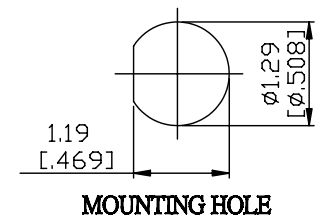

NO.	COMPONENTS	IMPEDANCE
1	N MALE RIGHT ANGLE	50 OHM
2	JBY240	50 OHM
3	HEAT SHRINKING TUBE	
4	TNC FEMALE FOR BULKHEAD	50 OHM

JYE BAO P/N	L CM (INCH)
N39T85-L240-15	15 (5.906)
N39T85-L240-30	30 (11.811)
N39T85-L240-50	50 (19.685)
N39T85-L240-100	100 (39.370)
N39T85-L240-150	150 (59.055)
N39T85-L240-200	200 (78.740)
N39T85-L240-XXX	CUSTOM LENGTH IN CM

MOUNTING HOLE

<p>LENGTH TOLERANCE IS ±1.5% OR ±10MM, WHICHEVER IS GREATER.</p>	<p>JYE BAO CO., LTD. TAIPEI TAIWAN</p>
	<p>DESCRIPTION CABLE ASSEMBLY N PLUG R/A TO TNC JACK FOR BULKHEAD</p>
	<p>JYE BAO DRAWING NO. N39T85-L240-XXX</p>