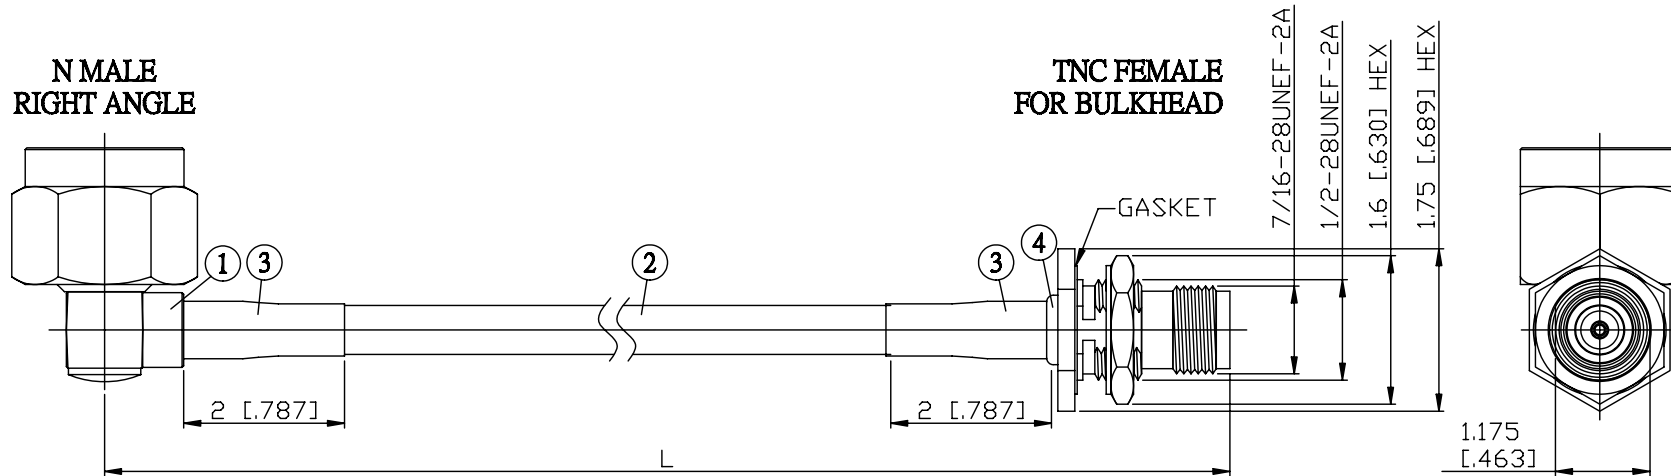

NO.	COMPONENTS	IMPEDANCE
1	N MALE RIGHT ANGLE	50 OHM
2	JBY240	50 OHM
3	HEAT SHRINKING TUBE	
4	TNC FEMALE FOR BULKHEAD	50 OHM

JYE BAO P/N	L CM (INCH)
N39T85-L240-15	15 (5.906)
N39T85-L240-30	30 (11.811)
N39T85-L240-50	50 (19.685)
N39T85-L240-100	100 (39.370)
N39T85-L240-150	150 (59.055)
N39T85-L240-200	200 (78.740)
N39T85-L240-XXX	CUSTOM LENGTH IN CM

MOUNTING HOLE

<p>LENGTH TOLERANCE IS ±1.5% OR ±10MM, WHICHEVER IS GREATER.</p>	<p>JYE BAO CO., LTD. TAIPEI TAIWAN</p>
	<p>DESCRIPTION CABLE ASSEMBLY N PLUG R/A TO TNC JACK FOR BULKHEAD</p>
	<p>JYE BAO DRAWING NO. N39T85-L240-XXX</p>