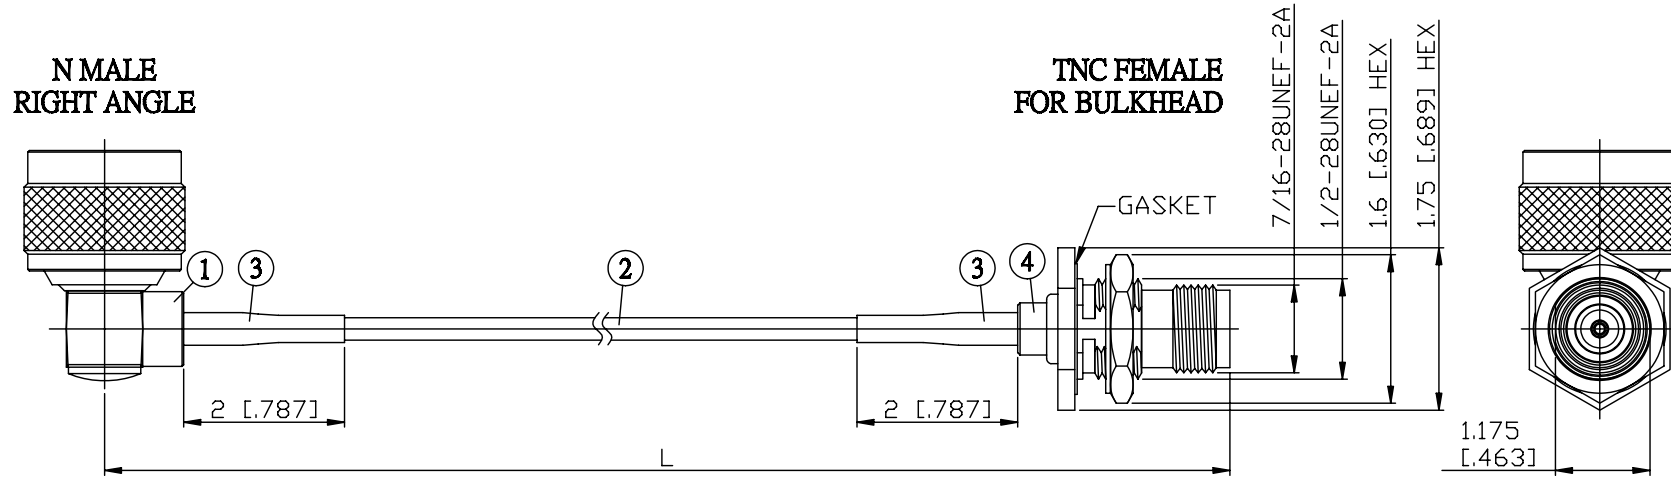

NO.	COMPONENTS	IMPEDANCE
1	N MALE RIGHT ANGLE	50 OHM
2	JBY100	50 OHM
3	HEAT SHRINKING TUBE	
4	TNC FEMALE FOR BULKHEAD	50 OHM

JYE BAO P/N	L CM (INCH)
N39T85-L100-15	15 (5.906)
N39T85-L100-30	30 (11.811)
N39T85-L100-50	50 (19.685)
N39T85-L100-100	100 (39.370)
N39T85-L100-150	150 (59.055)
N39T85-L100-200	200 (78.740)
N39T85-L100-XXX	CUSTOM LENGTH IN CM

MOUNTING HOLE

<p>LENGTH TOLERANCE IS ±1.5% OR ±10MM, WHICHEVER IS GREATER.</p>	<p>JYE BAO CO., LTD.</p> <p>TAIPEI TAIWAN</p>
	<p>DESCRIPTION CABLE ASSEMBLY N PLUG R/A TO TNC JACK FOR BULKHEAD</p>
	<p>JYE BAO DRAWING NO. N39T85-L100-XXX</p>