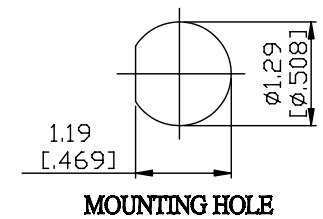

NO.	COMPONENTS	IMPEDANCE
1	N MALE RIGHT ANGLE	50 OHM
2	JBY100	50 OHM
3	HEAT SHRINKING TUBE	
4	TNC FEMALE FOR BULKHEAD	50 OHM

JYE BAO P/N	L CM (INCH)
N39T85-L100-15	15 (5.906)
N39T85-L100-30	30 (11.811)
N39T85-L100-50	50 (19.685)
N39T85-L100-100	100 (39.370)
N39T85-L100-150	150 (59.055)
N39T85-L100-200	200 (78.740)
N39T85-L100-XXX	CUSTOM LENGTH IN CM

MOUNTING HOLE

<p>LENGTH TOLERANCE IS ±1.5% OR ±10MM, WHICHEVER IS GREATER.</p>	<p>JYE BAO CO., LTD.</p> <p>TAIPEI TAIWAN</p>
	<p>DESCRIPTION CABLE ASSEMBLY N PLUG R/A TO TNC JACK FOR BULKHEAD</p>
	<p>JYE BAO DRAWING NO. N39T85-L100-XXX</p>