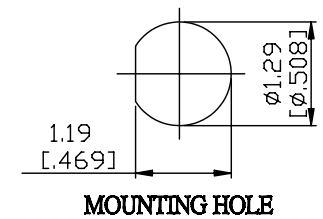

NO.	COMPONENTS	IMPEDANCE
1	N MALE RIGHT ANGLE	50 OHM
2	.085" TIN PLATED SEMI-RIGID CABLE (TIN PLATED RG405)	50 OHM
3	TNC FEMALE FOR BULKHEAD	50 OHM

JYE BAO P/N	L CM (INCH)
N39T85-85T-15	15 (5.906)
N39T85-85T-30	30 (11.811)
N39T85-85T-50	50 (19.685)
N39T85-85T-100	100 (39.370)
N39T85-85T-150	150 (59.055)
N39T85-85T-200	200 (78.740)
N39T85-85T-XXX	CUSTOM LENGTH IN CM

LENGTH TOLERANCE IS ±1.5% OR ±10MM, WHICHEVER IS GREATER.	JYE BAO CO., LTD. TAIPEI TAIWAN
	DESCRIPTION CABLE ASSEMBLY N PLUG R/A TO TNC JACK FOR BULKHEAD
	JYE BAO DRAWING NO. N39T85-85T-XXX