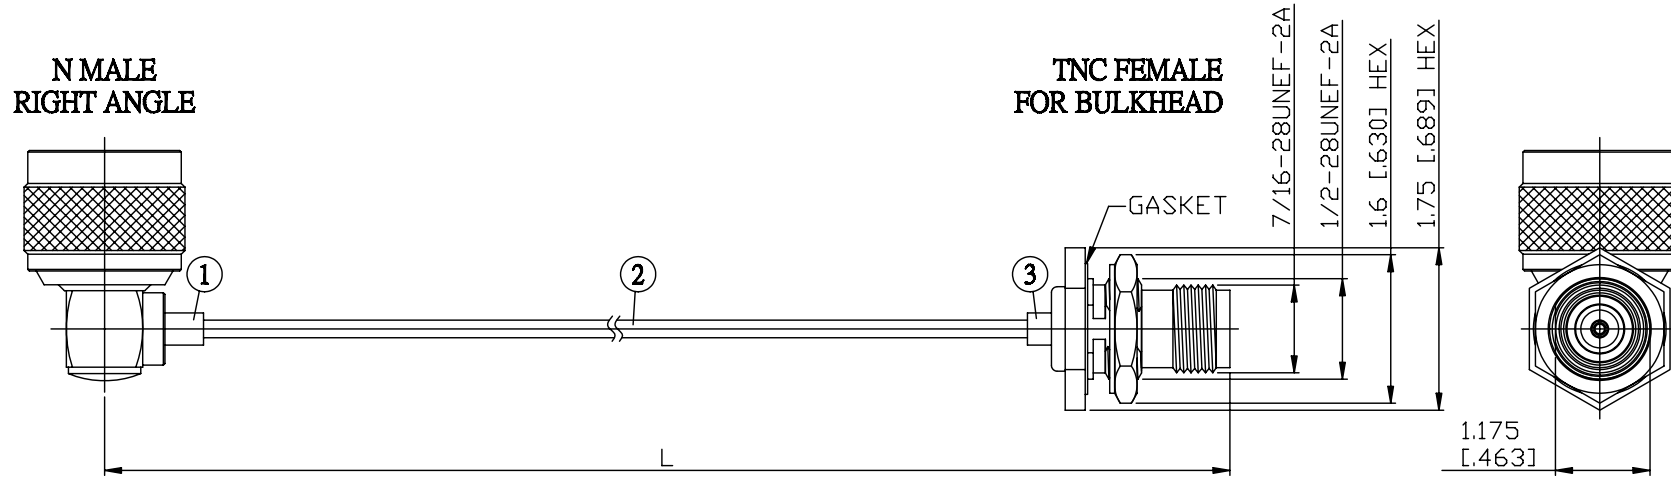

NO.	COMPONENTS	IMPEDANCE
1	N MALE RIGHT ANGLE	50 OHM
2	.085" TIN PLATED SEMI-RIGID CABLE (TIN PLATED RG405)	50 OHM
3	TNC FEMALE FOR BULKHEAD	50 OHM

JYE BAO P/N	L CM (INCH)
N39T85-85T-15	15 (5.906)
N39T85-85T-30	30 (11.811)
N39T85-85T-50	50 (19.685)
N39T85-85T-100	100 (39.370)
N39T85-85T-150	150 (59.055)
N39T85-85T-200	200 (78.740)
N39T85-85T-XXX	CUSTOM LENGTH IN CM

LENGTH TOLERANCE IS ±1.5% OR ±10MM, WHICHEVER IS GREATER.	JYE BAO CO., LTD. TAIPEI TAIWAN
	DESCRIPTION CABLE ASSEMBLY N PLUG R/A TO TNC JACK FOR BULKHEAD
	JYE BAO DRAWING NO. N39T85-85T-XXX